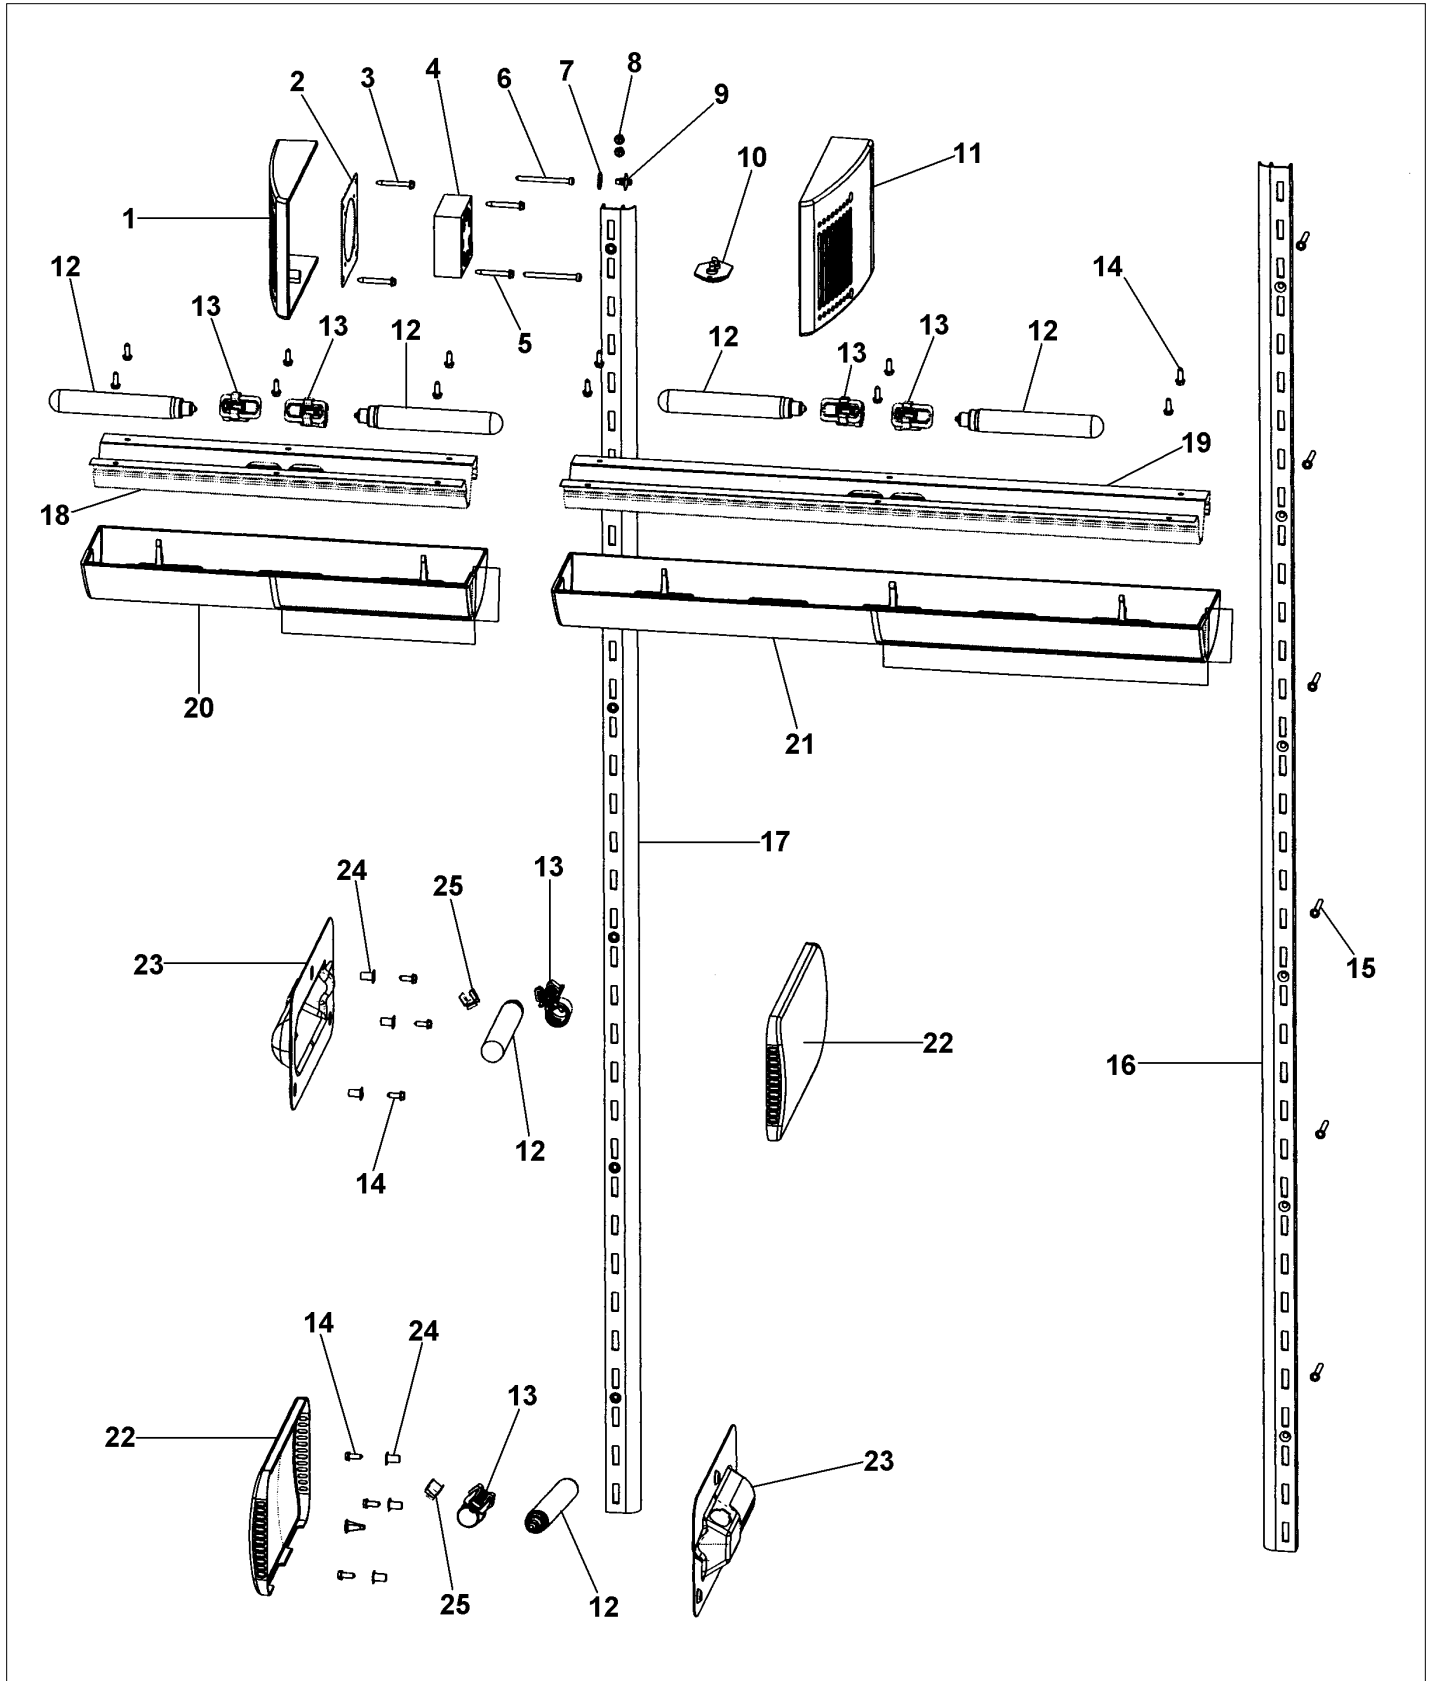

Item	Part No.	Name	Qty	Uom	NOTES
23	10270203	HOUSING-LIGHT V10270203	1	EA	
24	M0580007	GROMMET-SCREW	1	EA	
25	B5733302	CLIP-GROUND	1	EA