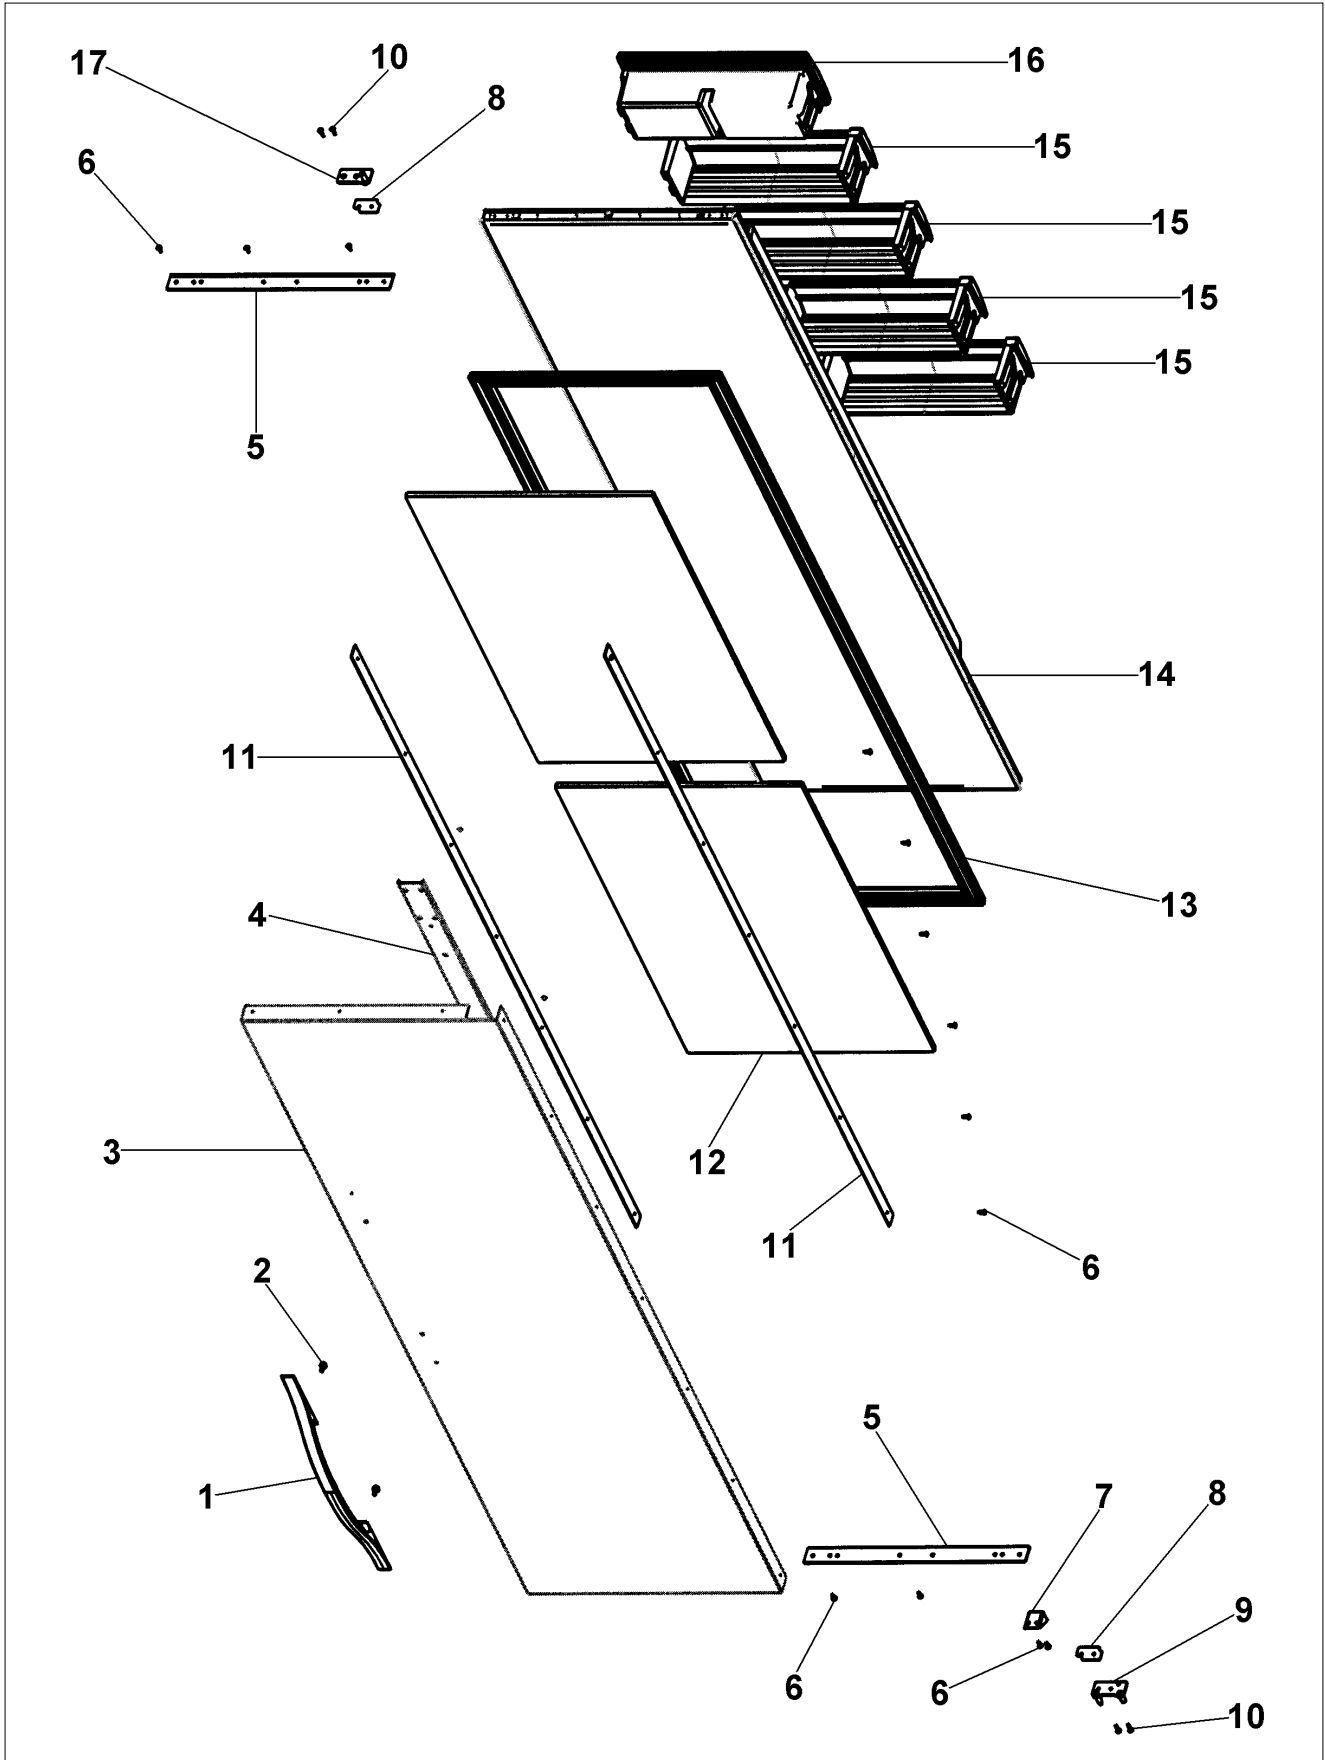

REFRIGERATOR DOOR ASSY

Item	Part No.	Name	Qty	Uom	NOTES
1	PE030166	Handle, Freezer Door - SS	1	EA	
Not Shown	PE030166PVD	Handle, Freezer Door - BR	1	EA	Not available online / Call for pricing and availability
2	M0204303	SCREW-MACH	1	EA	
3	B20910044	DOOR SKIN SXS 48 FF DES SS	1	EA	Not available online / Call for pricing and availability
Not Shown	C90910044BK	DOOR SKIN SXS 48 FF DES	1	EA	NO LONGER AVAILABLE, Not available online / Call for pricing and availability
Not Shown	L20910044WH	DOOR SKIN SXS 48 FF DES WH	1	EA	NO LONGER AVAILABLE, Not available online / Call for pricing and availability
Not Shown	C90910044BT	DOOR SKIN SXS 48 FF DES	1	EA	NO LONGER AVAILABLE, Not available online / Call for pricing and availability
Not Shown	C90910044GG	DOOR SKIN SXS 48 FF DES	1	EA	NO LONGER AVAILABLE
Not Shown	C90910044SG	DOOR SKIN SXS 48 FF DES	1	EA	NO LONGER AVAILABLE
4	K2097526	Bracket, Handle Support (Frz.)	1	EA	
5	PK930270	DOOR TRIM BULL NOSE SXS 48 FF	1	EA	NO LONGER AVAILABLE, Not available online / Call for pricing and availability
6	M0210458	SUB TO VM0210458	1	EA	
7	PD050019	STRIKER DOOR SWITCH	1	EA	
8	PD940092	SPACER - DOOR HINGE	1	EA	
9	PC920146	PIVOT PLATE ASSY - WC RH BOT	1	EA	
10	PD920174	10X7/8 PHILLIPS SMA TRI LOBE SA	1	EA	
11	014581-000	SPACER,TRIM,SXS,AF,AR	1	EA	
12	PM910068	FOAM, DOOR SKIN (SXS)	1	EA	
13	PB070296	DOOR GASKET, 48 SXS FF SIDE CHARGE	1	EA