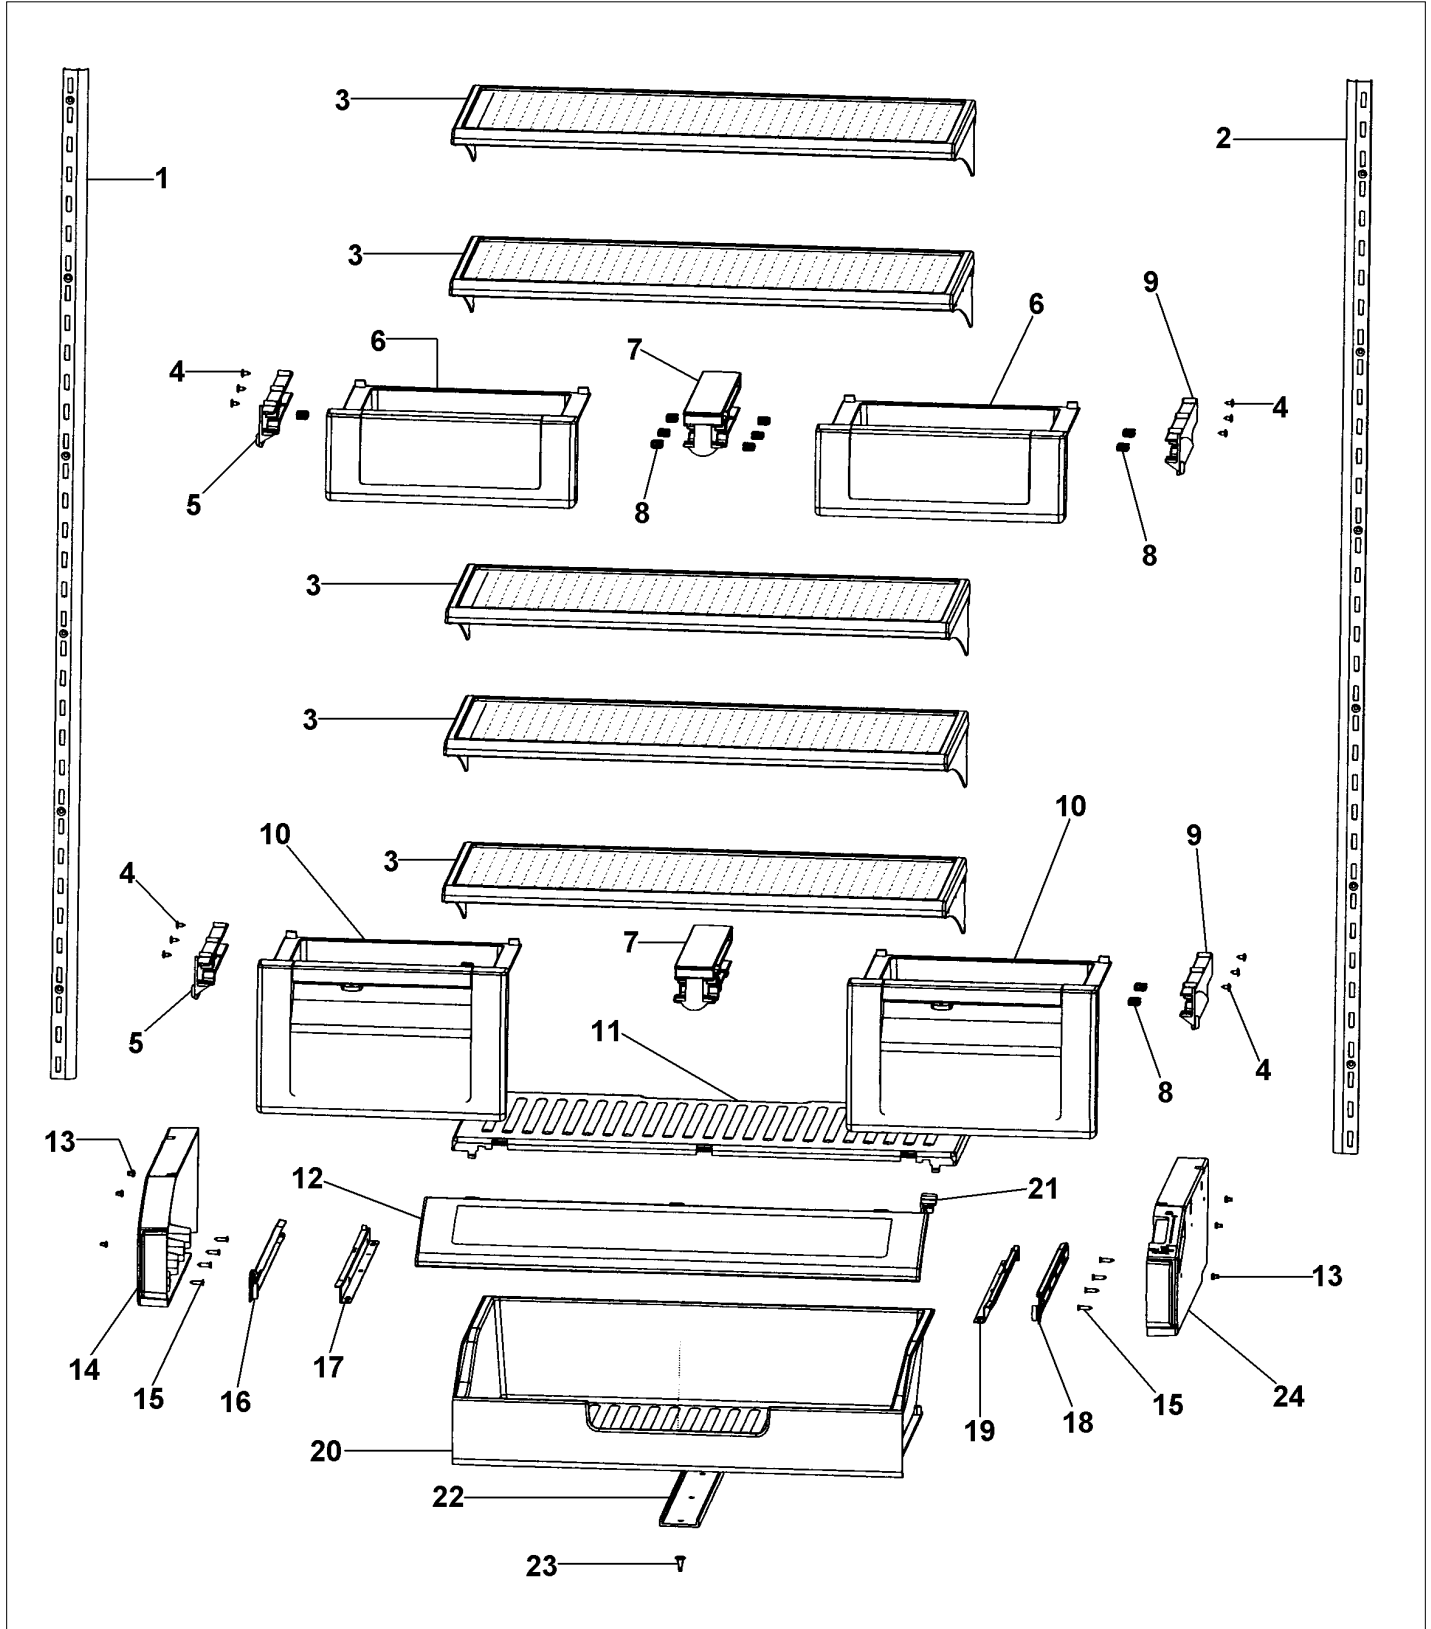

REF COMPARTMENT ASSY

Item	Part No.	Name	Qty	Uom	NOTES
1	PK920023	LADDER FF L		EA	NO LONGER AVAILABLE, Not available online / Call for pricing and availability
2	PK920024	LADDER FF R		EA	
3	043624-000	SHELF ASM GLASS 30 AR 48 FF		EA	
4	M0220417	SCREW-TC		EA	
5	12064501	GLIDE-LEFT CRISPER		EA	
6	V12183901	DAIRY DRAWER ASSY 48"/48D		Wholesale Price	
7	V12064601	GLIDE-CTR CRISPER #		Wholesale Price	
8	12064701	PAD-GLIDE V12064701		EA	
9	12064502	GLIDE-RIGHT CRISPER		EA	
10	12144302	CRISPER PAN ASSY 48"/48 DISP		EA	
11	PK930044	DELI TOP SXS		EA	
Not Shown	NOTE	(MUST ORDER DELIT TOP ASSEMBLY)		EA	
#	12486202	CLIP-DELI TOP 36" REPL V12486201		EA	
Not Shown	NOTE	(MUST ORDER DELIT TOP ASSEMBLY)		EA	
12	V12223208	DELI LID ASSY 48"/48D		Wholesale Price	
Not Shown	NOTE	(MUST ORDER DELIT TOP ASSEMBLY)		EA	
13	PD920162	SCR 8-16 PLASTITE PNP 1/4 S		EA	
14	PK930087	SUPPORT DRAWER SXS 48 L		EA	
15	M02103503	SCREW, SM		EA	Not available online / Call for pricing and availability
16	12073901	GLIDE-L SUPPORT V12073901		EA	
17	12073902	GLIDE-L DRAWER V12073902		EA	
18	12073903	GLIDE-R SUPPORT V12073903		EA	
19	12073904	GLIDE-R DRAWER V12073904		EA