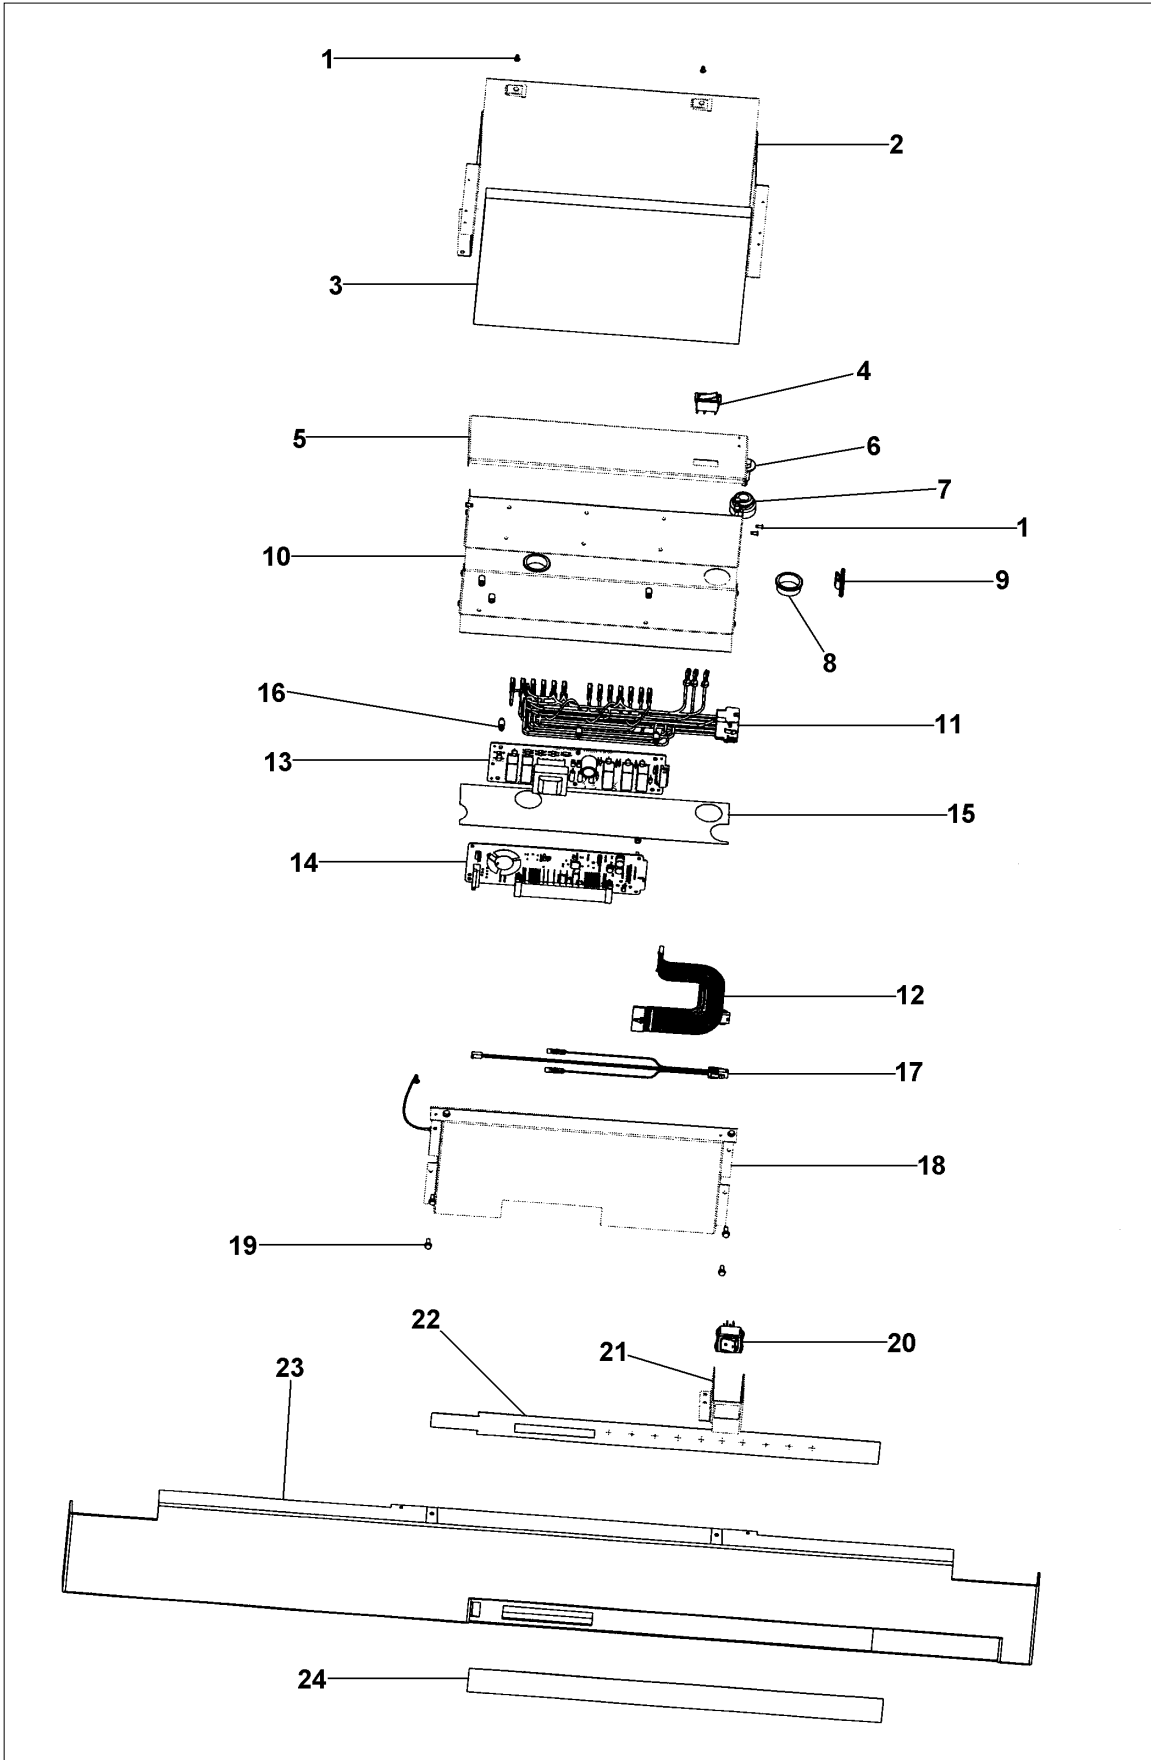

Item	Part No.	Name	Qty	Uom	NOTES
23	10270203	HOUSING-LIGHT V10270203	1	EA	
24	M0580007	GROMMET-SCREW	1	EA	
25	B5733302	CLIP-GROUND	1	EA	

CONTROL ASSY

Item	Part No.	Name	Qty	Uom	NOTES
1	A4539601	DAMPER-TUBING .8		EA	Not available online / Call for pricing and availability
2	K2099402	CONTROL BOX		EA	
3	12074703	INSUL-CONT BOX V12074703		EA	NO LONGER AVAILABLE, Not available online / Call for pricing and availability
4	PE950150	SPDT ROCKER SW. W/LEGEND		EA	
5	K20910062	CONTROL BOX TOP		EA	NO LONGER AVAILABLE, Not available online / Call for pricing and availability
6	M0238846	SCREW-SHLDR		EA	
7	10835901	GROMMET RUBBER V10835901		EA	
8	A4554817	BUSHING-SNAP VA4554817		EA	
9	M0104106	CLIP-CORD VM0104106		EA	
10	K20910060	BRACKET - PC		EA	
11	PE970465	HARNESS HIGH VOLT		EA	
12	PE970464	HARNESS LOW VOLT 5 SERIES		EA	
13	005319-000	POWER CONTROL BOARD ASM 5 SERIES		EA	
<p>Comments for Part Num. 005319-000</p> <p>boltz on Apr 12, 2018 See TR-0056-SP Bulletin</p>					
14	002670-000	LOW VOLTAGE BOARD KIT W/HARNESS		EA	
<p>Comments for Part Num. 002670-000</p> <p>boltz on Apr 12, 2018 See TR-0022-SP Bulletin</p>					
Not Shown	NOTE	BEFORE 01/22/05		EA	
Not Shown	PE070728	BOARD LOW VOLTAGE		EA	

Item	Part No.	Name	Qty	Uom	NOTES
Comments for Part Num. PE070728					
bradleysapplianceservice@shaw.ca on Apr 27, 2016					
COULD ALSO USE: 002670-000 LOW VOLTAGE BOARD KIT ANALOG - INCLUDES WIRE HARNESS					
Not Shown	NOTE	ON OR AFTER 01/22/05		EA	
15	PM910325	FILM, PROTECTIVE		EA	
16	M0585504	SUPPORT		EA	
17	PE970609	HARNESS CONTROL BOARD 5 SERIES		EA	
18	K20910061	CONTROL BOX FRONT		EA	
19	M0238616	SCREW, SMALL		EA	
20	PE950149	SWITCH POWER		EA	
21	K2098654	Bracket, Power Switch		EA	
22	12235201	SWITCH-KEYBOARD		EA	
23	016593-000	PANEL CONTROL SXS 48		EA	
24	PE980002	SUB TO PE950172 - OVERLAY KEYBOARD SXS 48		EA	
#	10916507	CORD-POWER 5 SERIES		EA	