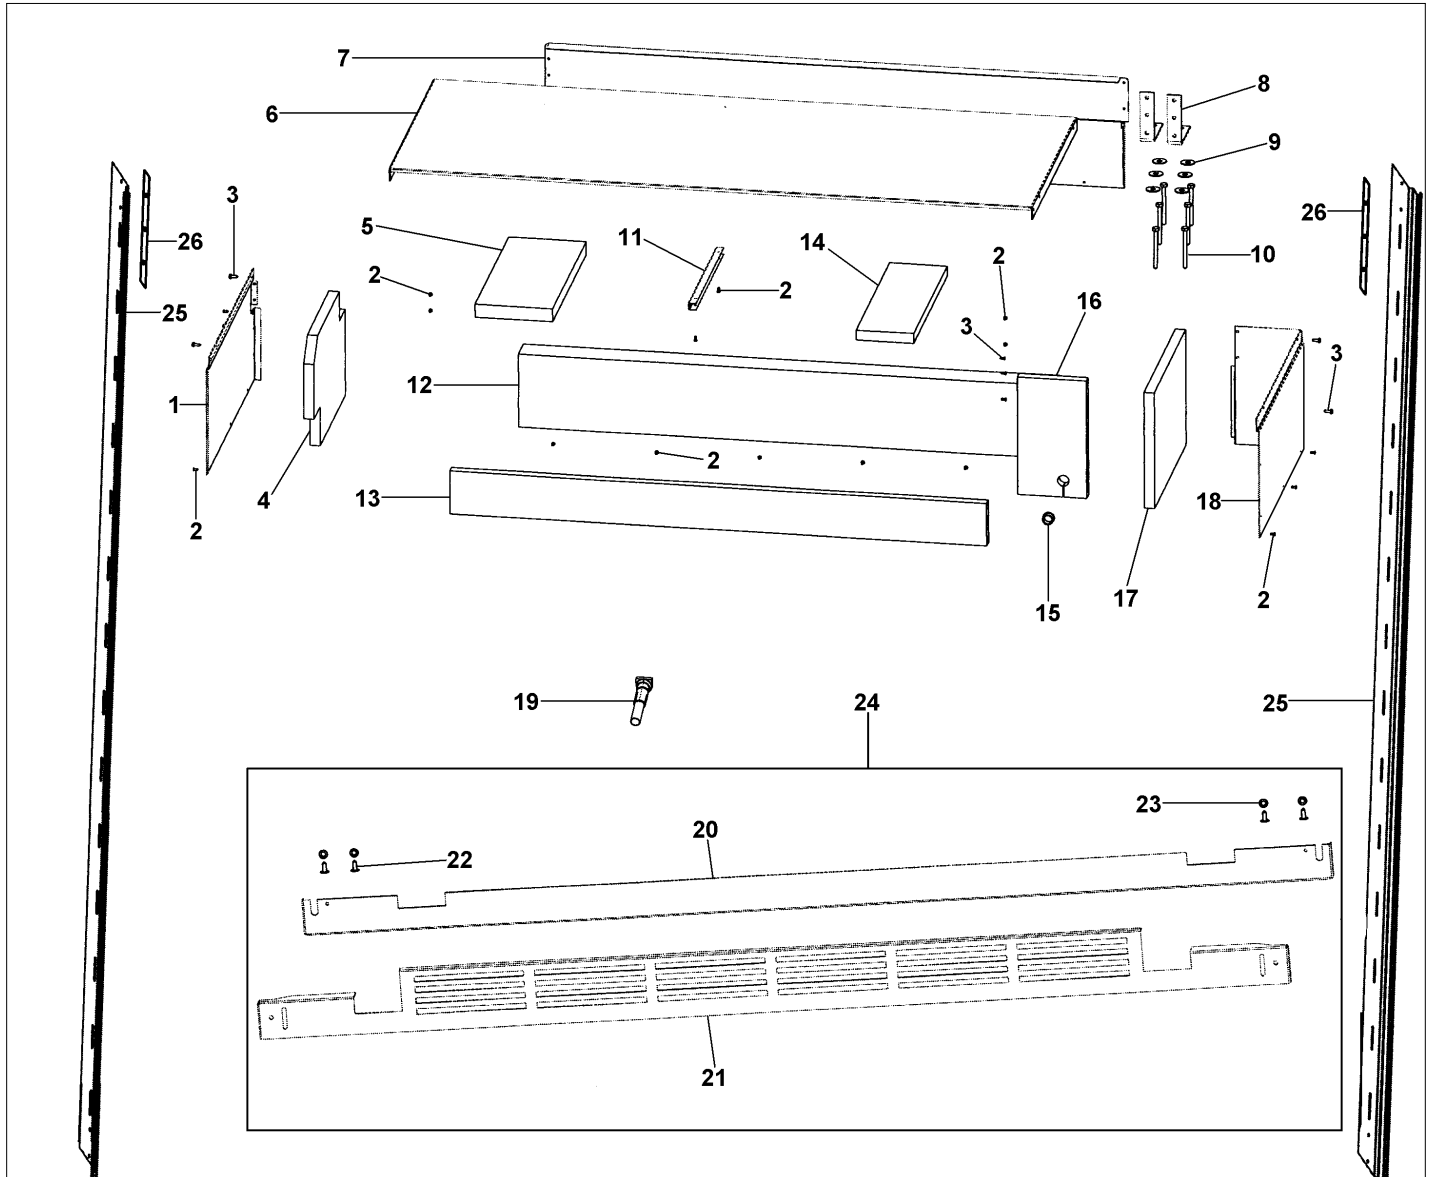

Item	Part No.	Name	Qty	Uom	NOTES
23	4037P01	NYLON WASHER	1	EA	Not available online / Call for pricing and availability
24	G50910002	TOE GRILLE ASSY	1	EA	
25	PK920066	TRIM, EXTRU, SIDE DES	1	EA	
26	12135402	SHIM-CAB TRIM	1	EA