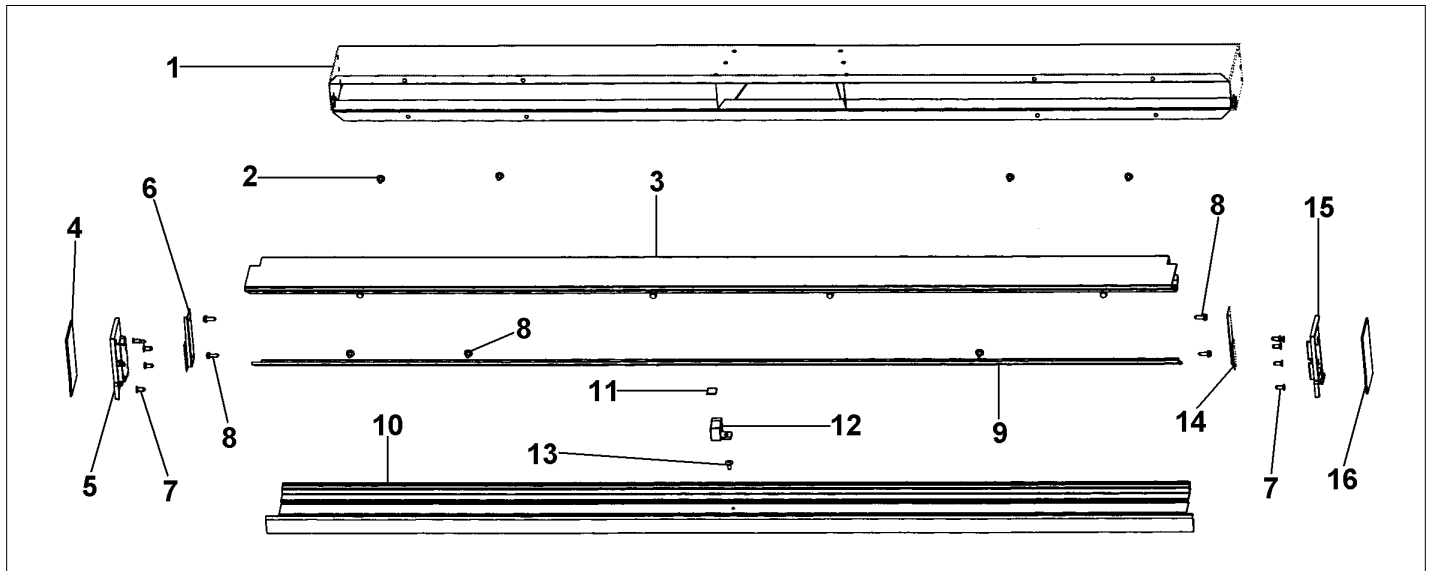

UPPER GRILLE ASSY - BEFORE

Item	Part No.	Name	Qty	Uom	NOTES
1	G90910012	AIR DUCT WELD ASSEMBLY	1	EA	Not available online / Call for pricing and availability
2	M0224128	SCREW-SM	1	EA	
3	PM910364	GRILLE UPPER SXS 48 DES	1	EA	NO LONGER AVAILABLE
4	PM910071	COVER - END CAP 12119801	1	EA	
5	PM910349	END CAP GRILLE L	1	EA	
6	C9099471BK	BRACKET GRILLE SUPPORT DES L	1	EA	Not available online / Call for pricing and availability
7	M0215318	SCREW-SM	1	EA	
8	M0238616	SCREW, SMALL	1	EA	
9	PM910365	GRILLE CENTER SXS 48 DES	1	EA	
10	016194-000	GRILLE LOWER SXS 48 DES	1	EA	
11	A3189371	GASKET, FOAM	1	EA	Not available online / Call for pricing and availability
12	PM910084	SUPPORT GRILLE 12201201	1	EA	
13	M0230028	SCREW-TC	1	EA	
14	C9099470BK	BRACKET GRILLE SUPPORT DES R	1	EA	Not available online / Call for pricing and availability
15	PM910348	ENP CAP GRILLE R	1	EA	
16	PM910072	COVER - END CAP	1	EA