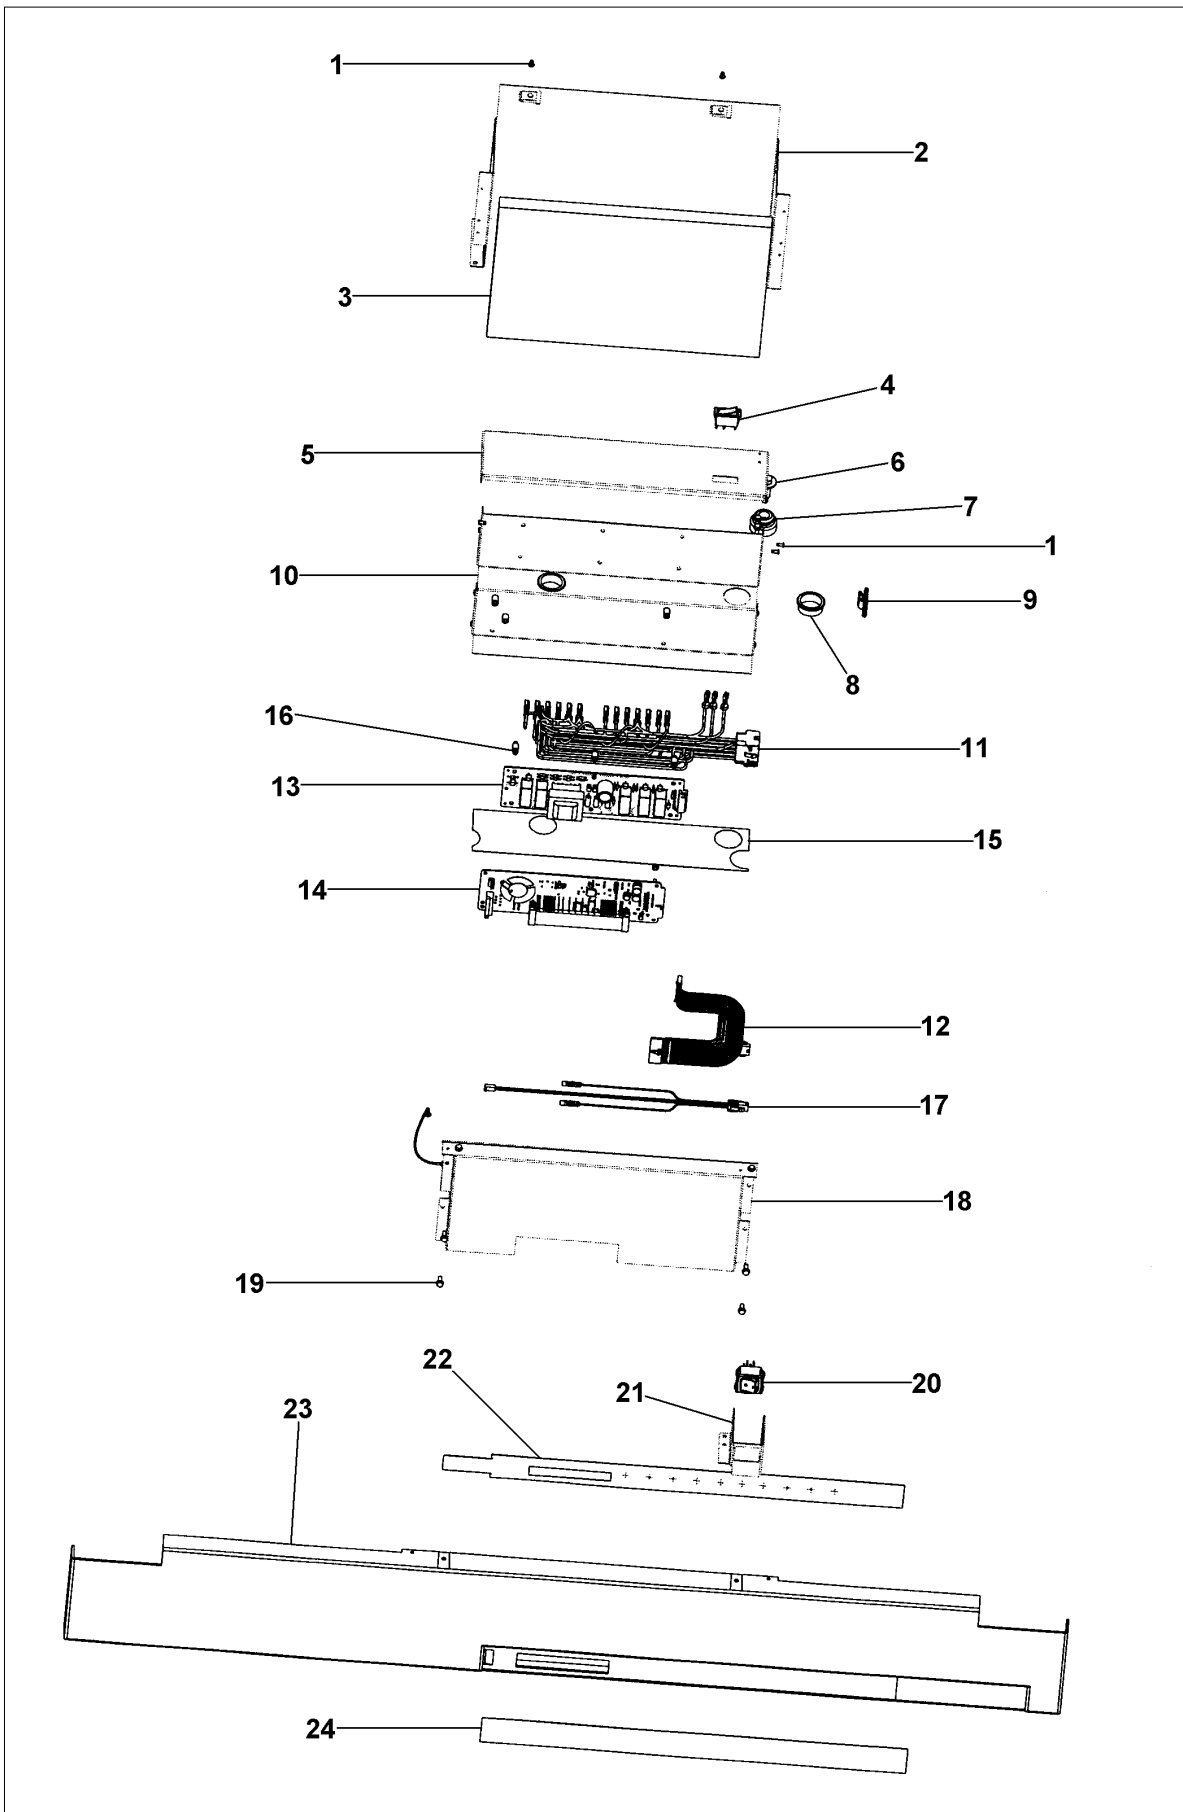

Item	Part No.	Name	Qty	Uom	NOTES
23	10270203	HOUSING-LIGHT V10270203	1	EA	
24	M0580007	GROMMET-SCREW	1	EA	
25	B5733302	CLIP-GROUND	1	EA	

CONTROL ASSY

Item	Part No.	Name	Qty	Uom	NOTES
1	A4539601	DAMPER-TUBING .8		EA	Not available online / Call for pricing and availability
2	K2099402	CONTROL BOX		EA	
3	12074703	INSUL-CONT BOX V12074703		EA	NO LONGER AVAILABLE, Not available online / Call for pricing and availability
4	PE950150	SPDT ROCKER SW. W/LEGEND		EA	
5	K20910062	CONTROL BOX TOP		EA	NO LONGER AVAILABLE, Not available online / Call for pricing and availability
6	M0238846	SCREW-SHLDR		EA	
7	10835901	GROMMET RUBBER V10835901		EA	
8	A4554817	BUSHING-SNAP VA4554817		EA	
9	M0104106	CLIP-CORD VM0104106		EA	
10	K20910060	BRACKET - PC		EA	
11	PE970465	HARNESS HIGH VOLT		EA	
12	PE970464	HARNESS LOW VOLT 5 SERIES		EA	
13	005319-000	POWER CONTROL BOARD ASM 5 SERIES		EA	
<p>Comments for Part Num. 005319-000</p> <p>boltz on Apr 12, 2018 See TR-0056-SP Bulletin</p>					
14	002670-000	LOW VOLTAGE BOARD KIT W/HARNESS		EA	
<p>Comments for Part Num. 002670-000</p> <p>boltz on Apr 12, 2018 See TR-0022-SP Bulletin</p>					
Not Shown	NOTE	BEFORE 01/22/05		EA	
Not Shown	PE070728	BOARD LOW VOLTAGE		EA	

Item	Part No.	Name	Qty	Uom	NOTES
Comments for Part Num. PE070728					
bradleysapplianceservice@shaw.ca on Apr 27, 2016					
COULD ALSO USE: 002670-000 LOW VOLTAGE BOARD KIT ANALOG - INCLUDES WIRE HARNESS					
Not Shown	NOTE	ON OR AFTER 01/22/05		EA	
15	PM910325	FILM, PROTECTIVE		EA	
16	M0585504	SUPPORT		EA	
17	PE970609	HARNESS CONTROL BOARD 5 SERIES		EA	
18	K20910061	CONTROL BOX FRONT		EA	
19	M0238616	SCREW, SMALL		EA	
20	PE950149	SWITCH POWER		EA	
21	K2098654	Bracket, Power Switch		EA	
22	12235201	SWITCH-KEYBOARD		EA	
23	016593-000	PANEL CONTROL SXS 48		EA	
24	PE980002	SUB TO PE950172 - OVERLAY KEYBOARD SXS 48		EA	
#	10916507	CORD-POWER 5 SERIES		EA	