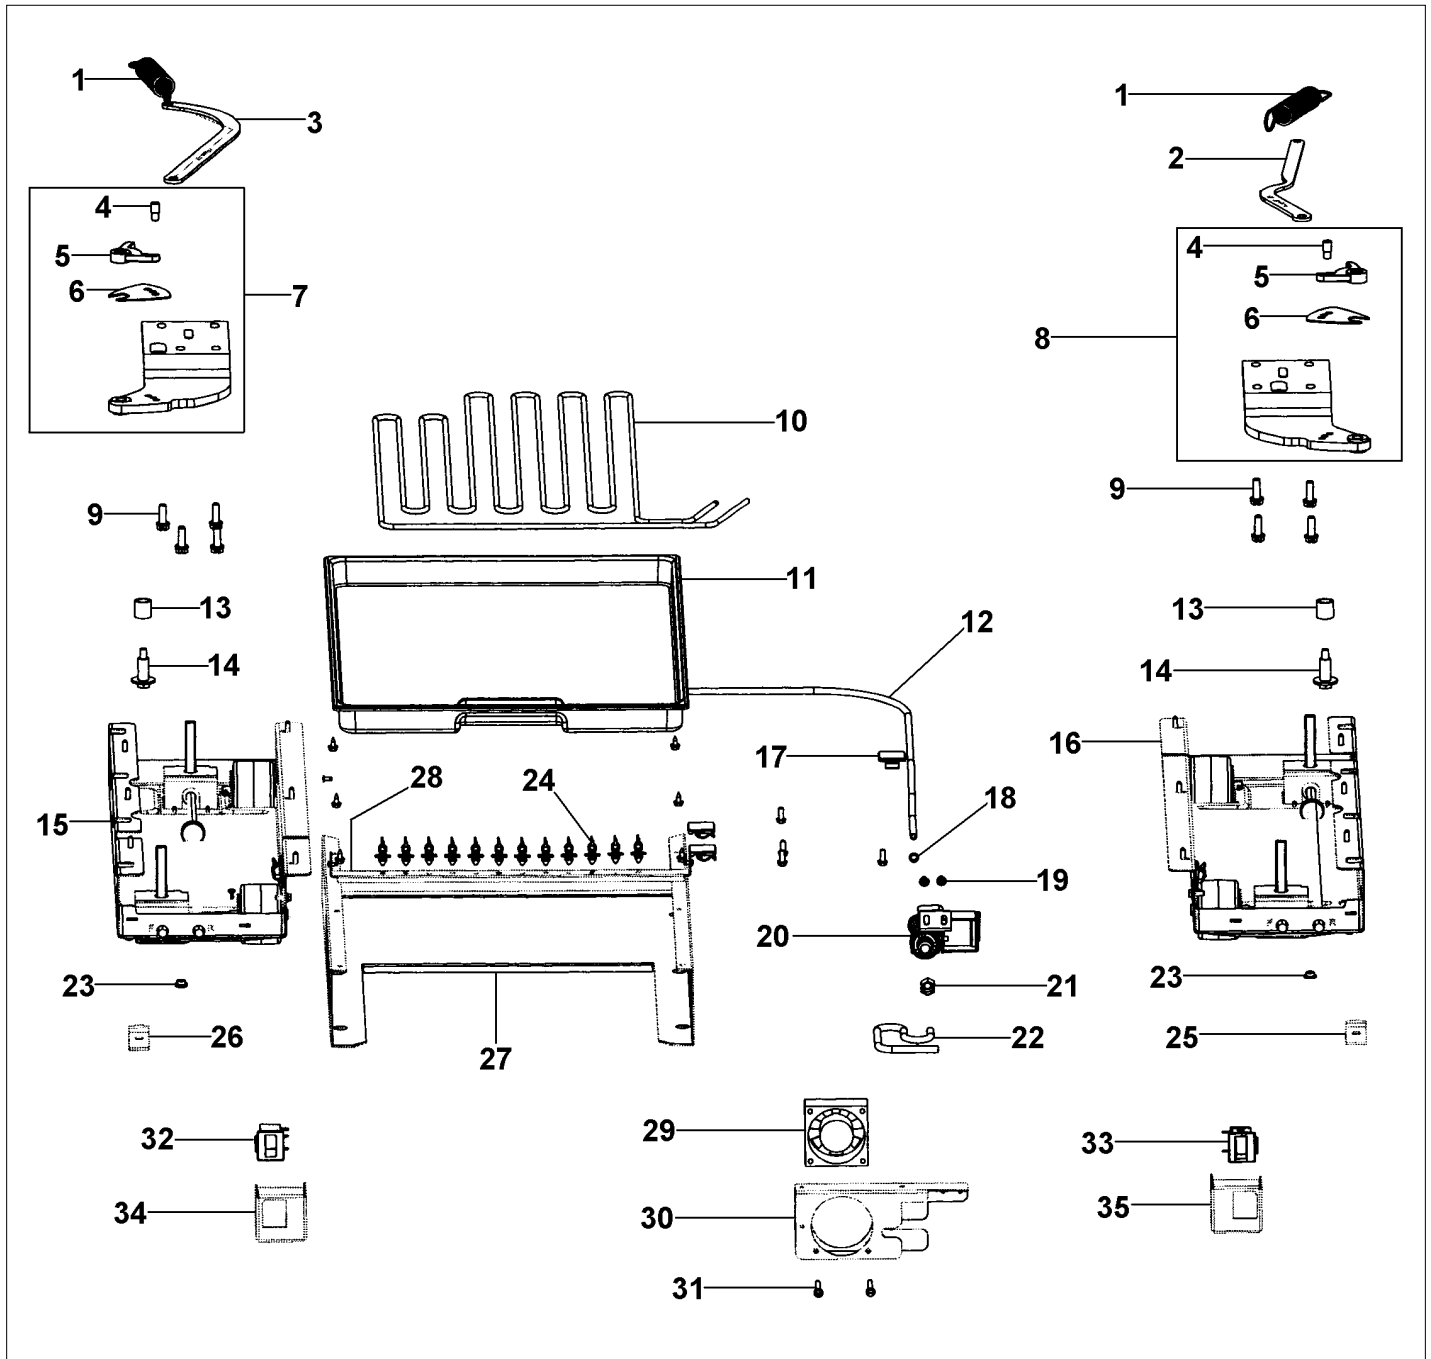

DDSB483HSERIES

BOTTOM ASSY	1
CABINET EXTERIOR ASSY	2
CABINET INTERIOR ASSY	3
CONTROL ASSY	4
FLOWCHART - DEFROST	5
FLOWCHART - NO COMPRESSOR	6
FREEZER DOOR ASSY	7
FRZ COMPARTMENT ASSY	8
HIGH SIDE ASSY	9
LOW SIDE ASSY	10
REF COMPARTMENT ASSY	11
REFRIGERATOR DOOR ASSY	12
UPPER GRILLE ASSY - AFTER	13
UPPER GRILLE ASSY - BEFORE	14
Appendix A:Pages Index	A
Appendix B:Parts Index	B

BOTTOM ASSY

Item	Part No.	Name	Qty	Uom	NOTES
1	PC910015	SPRING EXTENSION	1	EA	
2	PC920166	HINGE ASM COMPLETE RR	1	EA	
3	PC920149	BAR-WC BOT HINGE LH	1	EA	
4	PC920145	PIN - DOOR STOP	1	EA	
5	PD940091	BUSHING - DOOR STOP	1	EA	
6	PC920144	PLATE - WC DOOR SHIM	1	EA	
7	G3298649	HINGE ASM COMPLETE LL	1	EA	
8	G3298648	HINGE ASM COMPLETE LR	1	EA	
9	000570-000	FASTENER, BOLT, 1/4-20 IHXWS 1" S ZN SER	1	EA	
10	F2099467	SERPENTINE, DRAIN PAN	1	EA	
11	PK930348	PAN DRAIN	1	EA	
Not Shown	NOTE	(After 2/23/05)		EA	
Not Shown	12071301	PAN, DRAIN	1	EA	
Not Shown	NOTE	(Before 2/23/05)		EA	
12	PB020302	PLASTIC TUBING-DOOR WATERLINE SXS DISP	1	EA	
13	PD940107	ROUND SPRING SPACER	1	EA	
14	M0221523	SCREW - SHLDR	1	EA	
15	060891-000	LEVELER MODULE L	1	EA	
16	060890-000	LEVELER MODULE R	1	EA	
17	M0104106	CLIP-CORD VM0104106	1	EA	
18	PM910498	SLEEVE COMPRESSION 1/4	1	EA	
19	M0220417	SCREW-TC	1	EA	
20	PA970012	SINGLE WATER VALVE	1	EA	
21	PD930135	NUT COMPRESSION 1/4	1	EA	
22	PB920202	TUBING, WATER VALVE	1	EA	
23	PD940094	BUSHING	1	EA	
24	PD030146	STAND OFF LOCK CLIP	1	EA	
25	K2098044	BRKT GRILLE SUPPORT	1	EA	
26	K2098096	BRKT GRILLE SUPPORT	1	EA	
27	K20911386	RAIL SHIELD BOTTOM	1	EA	