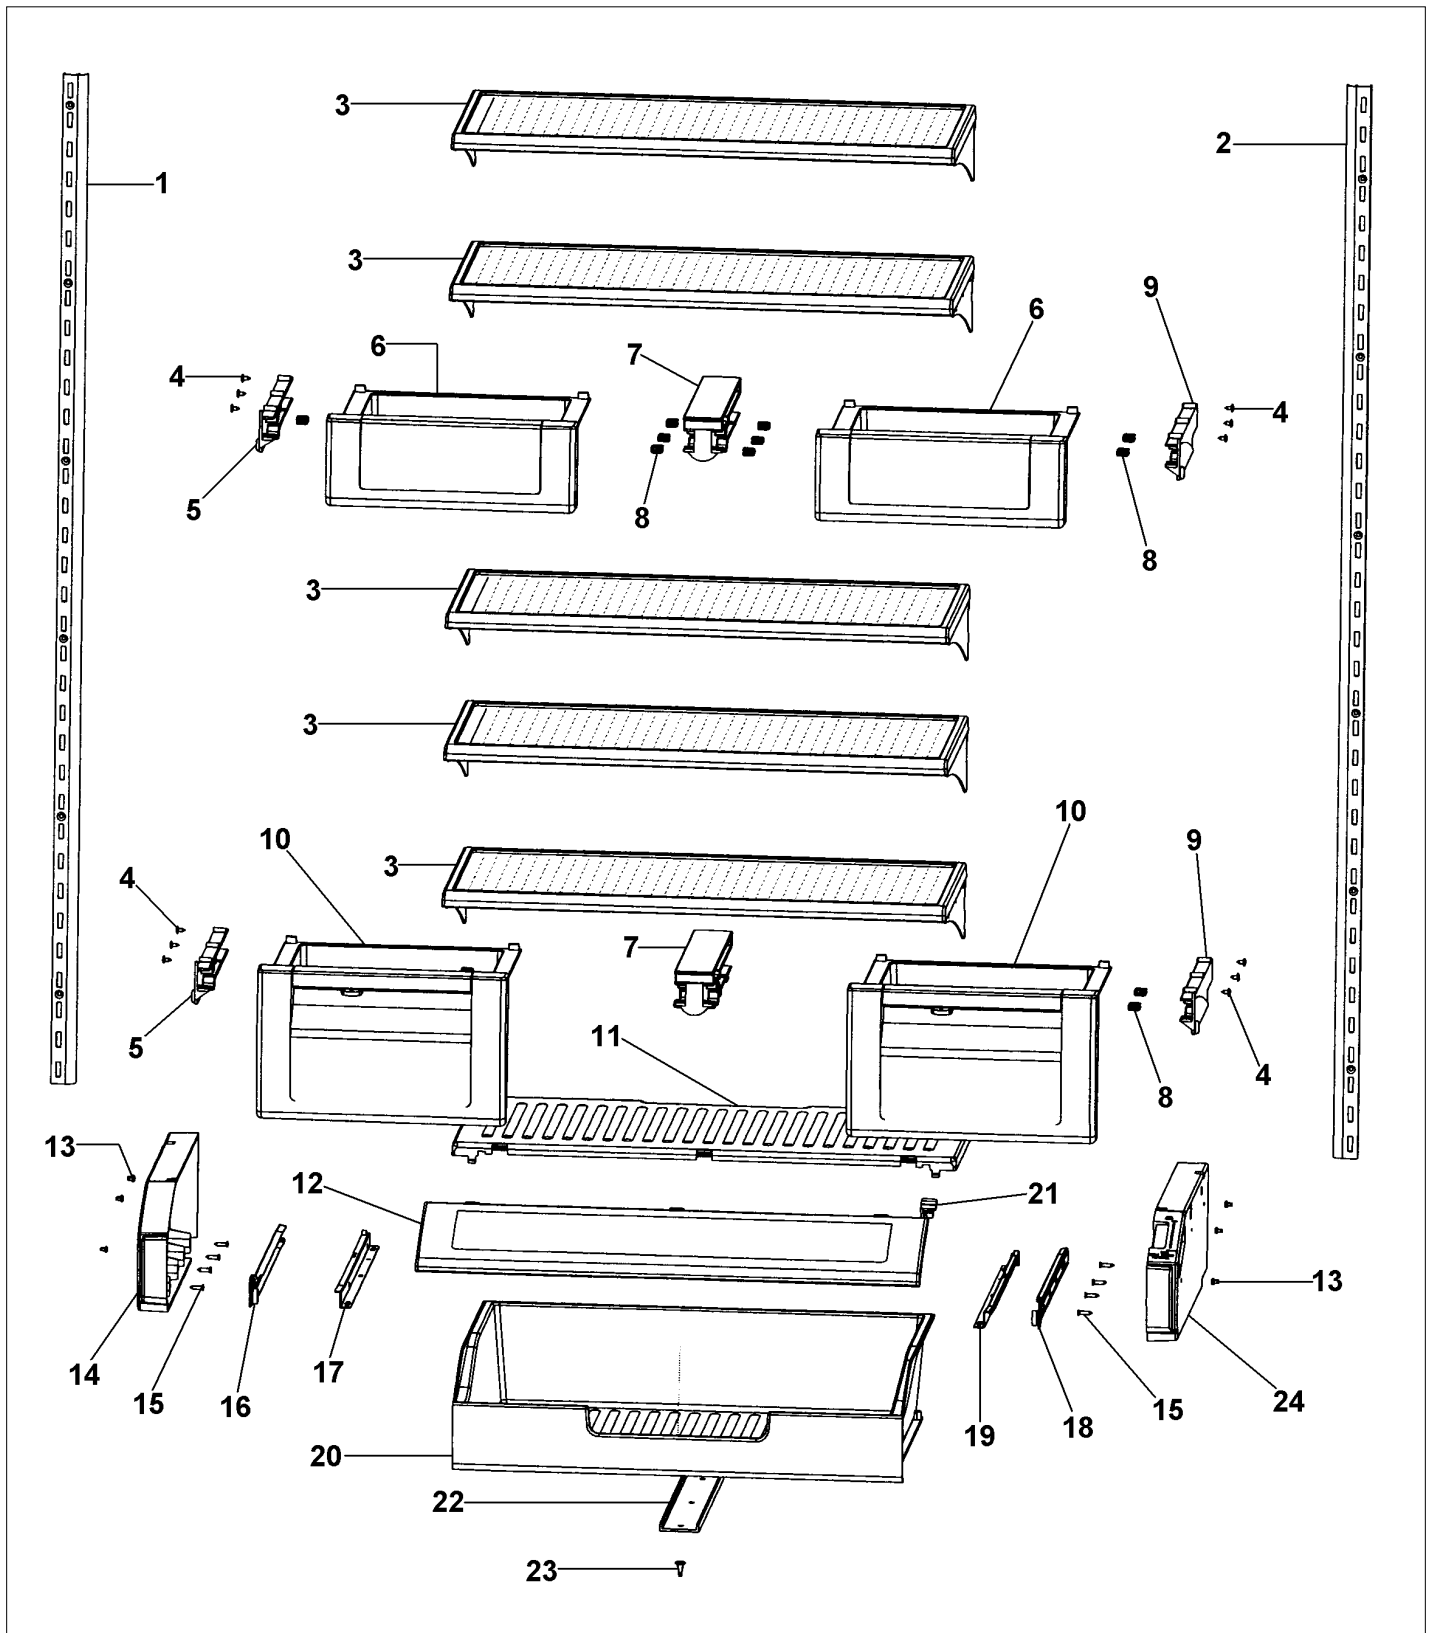

Item	Part No.	Name	Qty	Uom	NOTES
20	V12073304	DRAWER-DELI 48"/48"Disp		Wholesale Price	
21	V12073401	KNOB-DELI CONT		Wholesale Price	
#	V12073601	SLIDE-DELI CONT		EA	NO LONGER AVAILABLE
#	V12231201	COVER-AIR CONTROL		Wholesale Price	
22	12118901	TRACK-DELI DRAWER		EA	
23	M0581001	GROMMET-SCREW VM0581001		EA	
24	V12073003	SUPPORT-R DRAWER #		Wholesale Price	
#	019244-000	ACCESSORY, ASM		EA	
NI	000485-000	DELI TOP ASSEMBLY - 48 SXS		EA