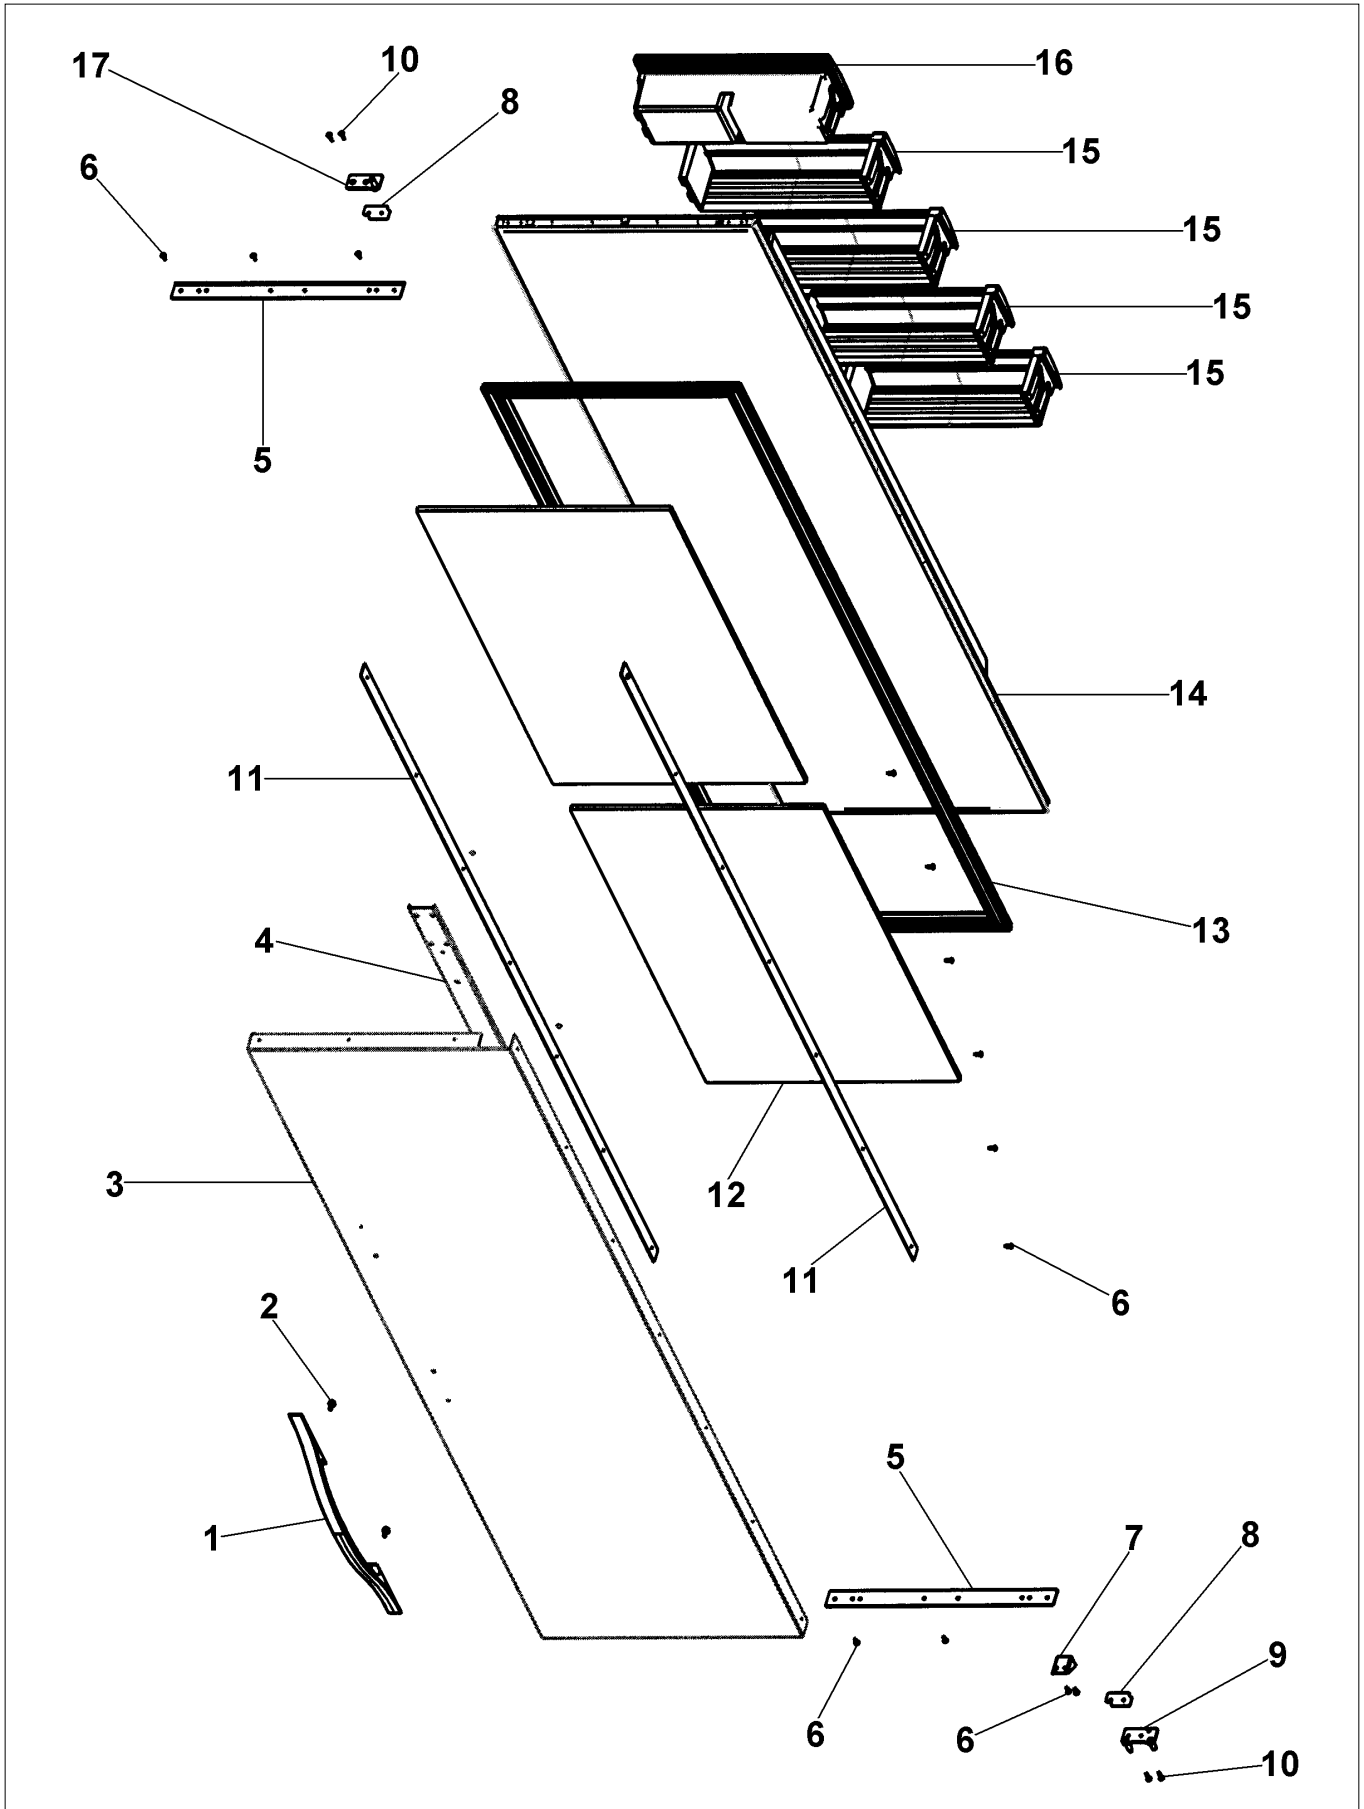

Item	Part No.	Name	Qty	Uom	NOTES
14	G50910035	DOOR ASM SXS 48 FF	1	EA	
15	036886-000	DOORBIN ASM SXS 48 FF	1	EA	
16	V12203602	DAIRY MODULE ASSY #	1	EA	
17	PC920133	PIVOT PLATE ASSY - RH	1	EA