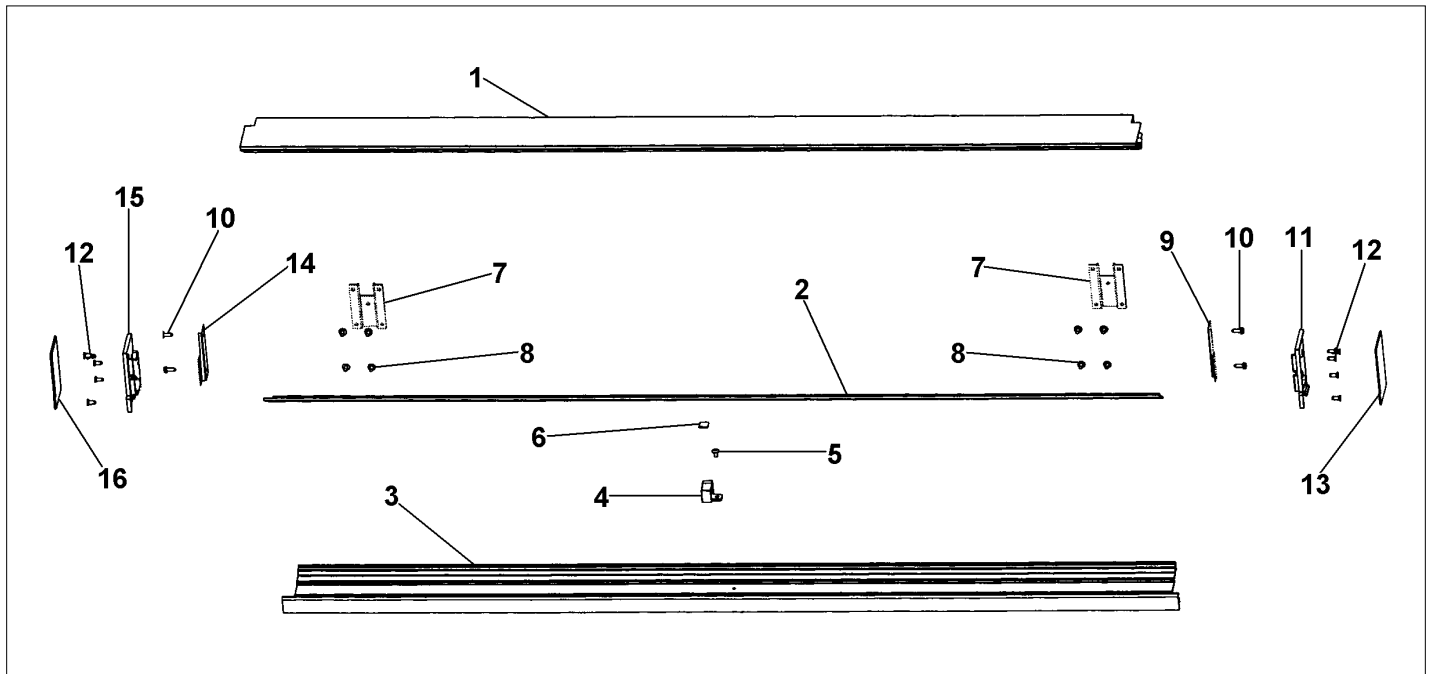

UPPER GRILLE ASSY - AFTER

Item	Part No.	Name	Qty	Uom	NOTES
1	PM910364	GRILLE UPPER SXS 48 DES	1	EA	NO LONGER AVAILABLE
2	PM910365	GRILLE CENTER SXS 48 DES	1	EA	
3	016194-000	GRILLE LOWER SXS 48 DES	1	EA	
4	PM910084	SUPPORT GRILLE 12201201	1	EA	
5	M0230028	SCREW-TC	1	EA	
6	A3189371	GASKET, FOAM	1	EA	Not available online / Call for pricing and availability
7	K20912362	BRACKET GRILLE	1	EA	Not available online / Call for pricing and availability
8	M0224128	SCREW-SM	1	EA	
9	C9099470BK	BRACKET GRILLE SUPPORT DES R	1	EA	Not available online / Call for pricing and availability
10	M0238616	SCREW, SMALL	1	EA	
11	PM910348	ENP CAP GRILLE R	1	EA	
12	M0215318	SCREW-SM	1	EA	
13	PM910072	COVER - END CAP	1	EA	
14	C9099471BK	BRACKET GRILLE SUPPORT DES L	1	EA	Not available online / Call for pricing and availability
15	PM910349	END CAP GRILLE L	1	EA	
16	PM910071	COVER - END CAP 12119801	1	EA	
NI	G32912579	GRILLE ASM SXS 48 DES	1	EA