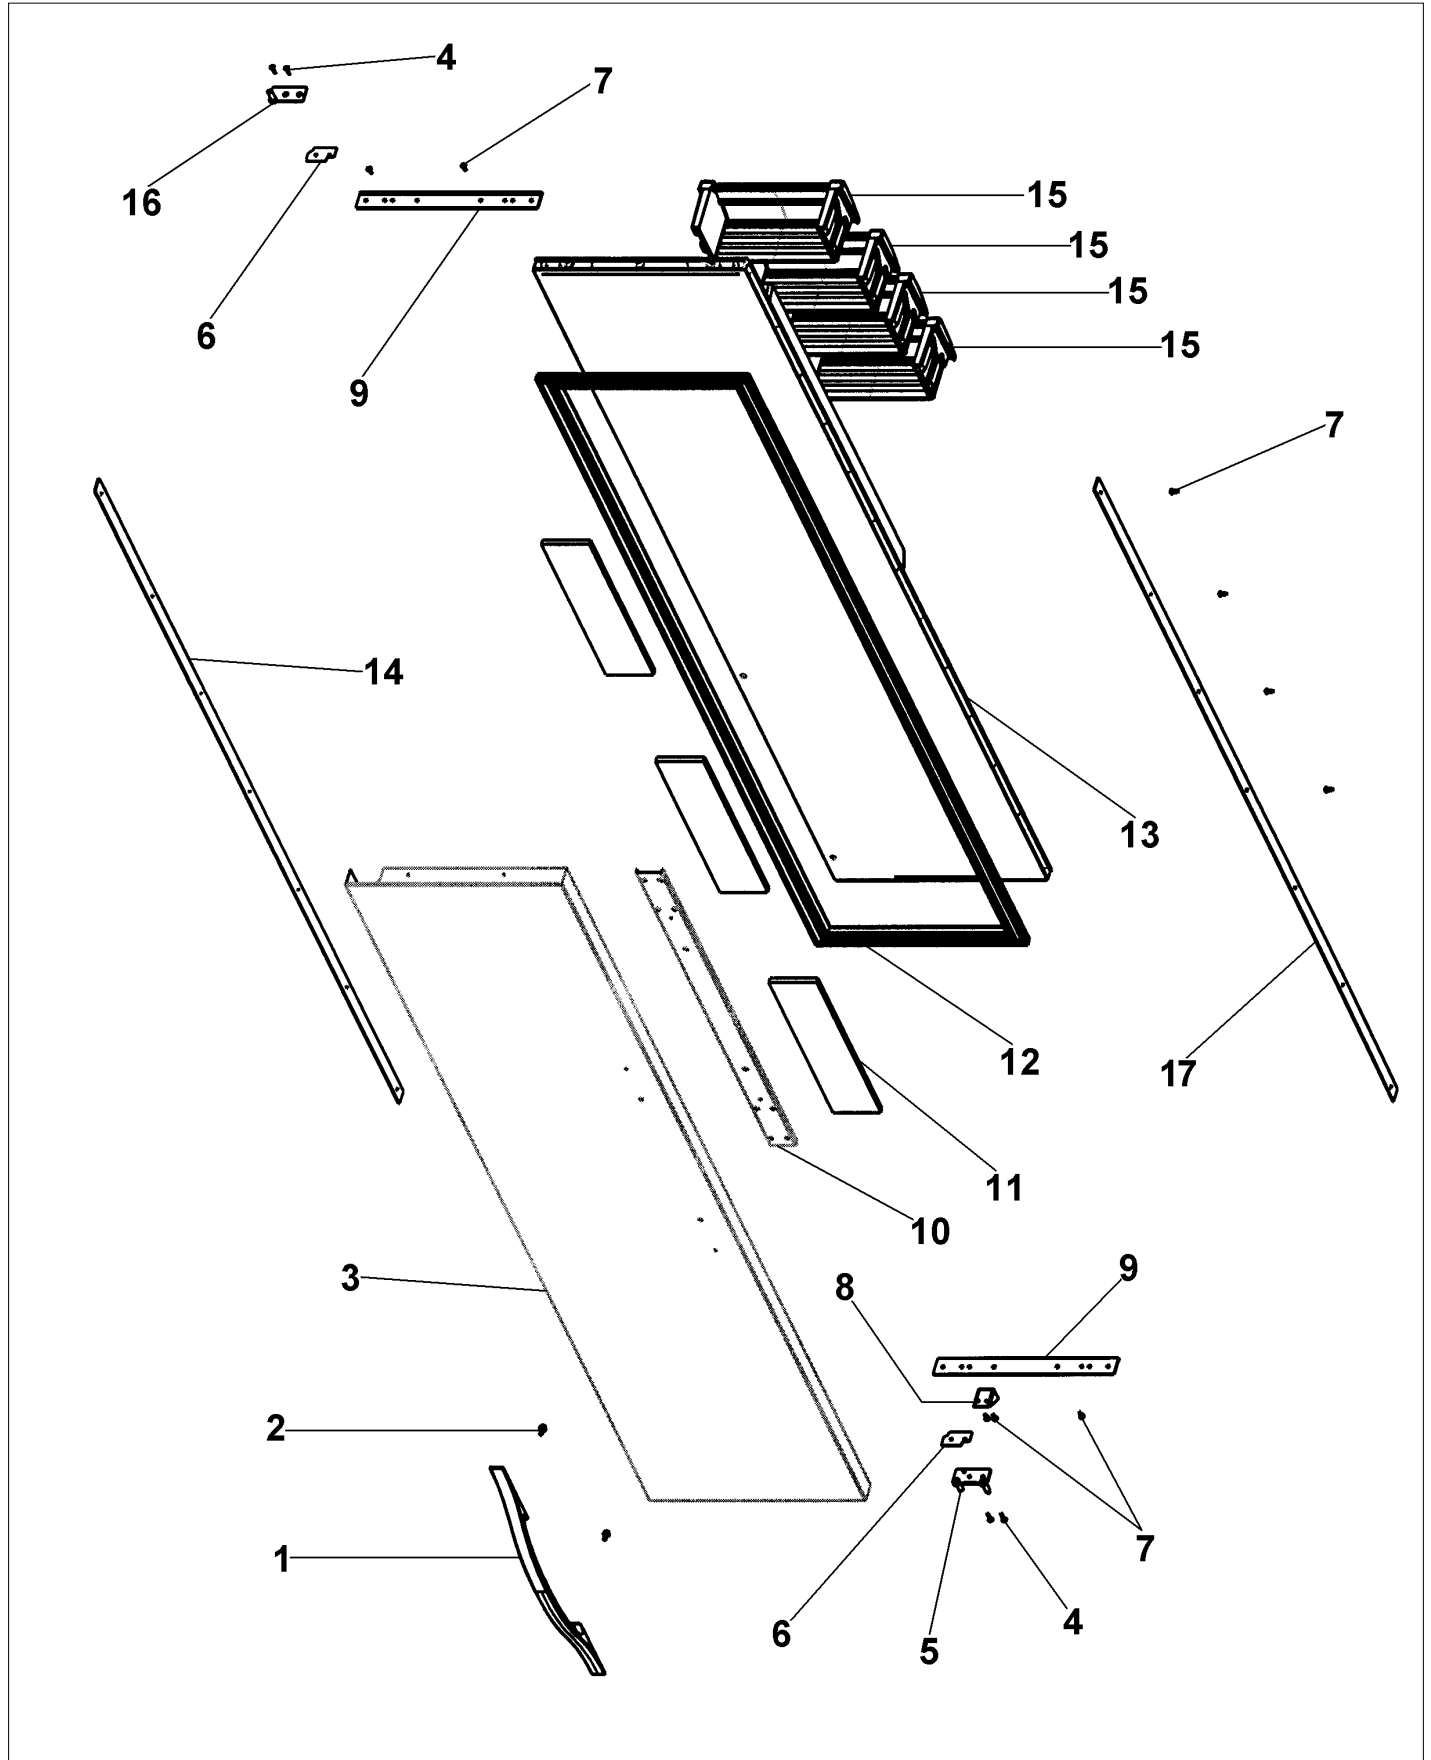

FREEZER DOOR ASSY

Item	Part No.	Name	Qty	Uom	NOTES
1	PE030166	Handle, Freezer Door - SS	1	EA	
Not Shown	PE030166PVD	Handle, Freezer Door - BR	1	EA	Not available online / Call for pricing and availability
2	M0204303	SCREW-MACH	1	EA	
3	B20910045	DOOR SKIN SXS 48 FZ DES SS	1	EA	
Not Shown	C90910045BK	DOOR SKIN SXS 48 FZ DES	1	EA	NO LONGER AVAILABLE, Not available online / Call for pricing and availability
Not Shown	L20910045WH	DOOR SKIN SXS 48FZ DES WH	1	EA	NO LONGER AVAILABLE, Not available online / Call for pricing and availability
Not Shown	C90910045BT	DOOR SKIN SXS 48 FZ DES	1	EA	NO LONGER AVAILABLE, Not available online / Call for pricing and availability
Not Shown	C90910045GG	DOOR SKIN SXS 48 FZ DES	1	EA	NO LONGER AVAILABLE, Not available online / Call for pricing and availability
Not Shown	C90910045SG	DOOR SKIN SXS 48 FZ DES	1	EA	NO LONGER AVAILABLE
4	PD920174	10X7/8 PHILLIPS SMA TRI LOBE SA	1	EA	
5	PC920147	PIVOT PLATE ASSY - WC LH BOT	1	EA	
6	PD940092	SPACER - DOOR HINGE	1	EA	
7	M0210458	SUB TO VM0210458	1	EA	
8	PD050019	STRIKER DOOR SWITCH	1	EA	
9	PK930269	DOOR TRIM BULL NOSE SXS 48 FZ	1	EA	NO LONGER AVAILABLE, Not available online / Call for pricing and availability
10	K2097526	Bracket, Handle Support (Frz.)	1	EA	
11	PM910067	INSULATION (REFRIGERATOR DOOR)	1	EA	Not available online / Call for pricing and availability
12	PB070294	DOOR GASKET, 48 SXS FZ SIDE CHARGE	1	EA