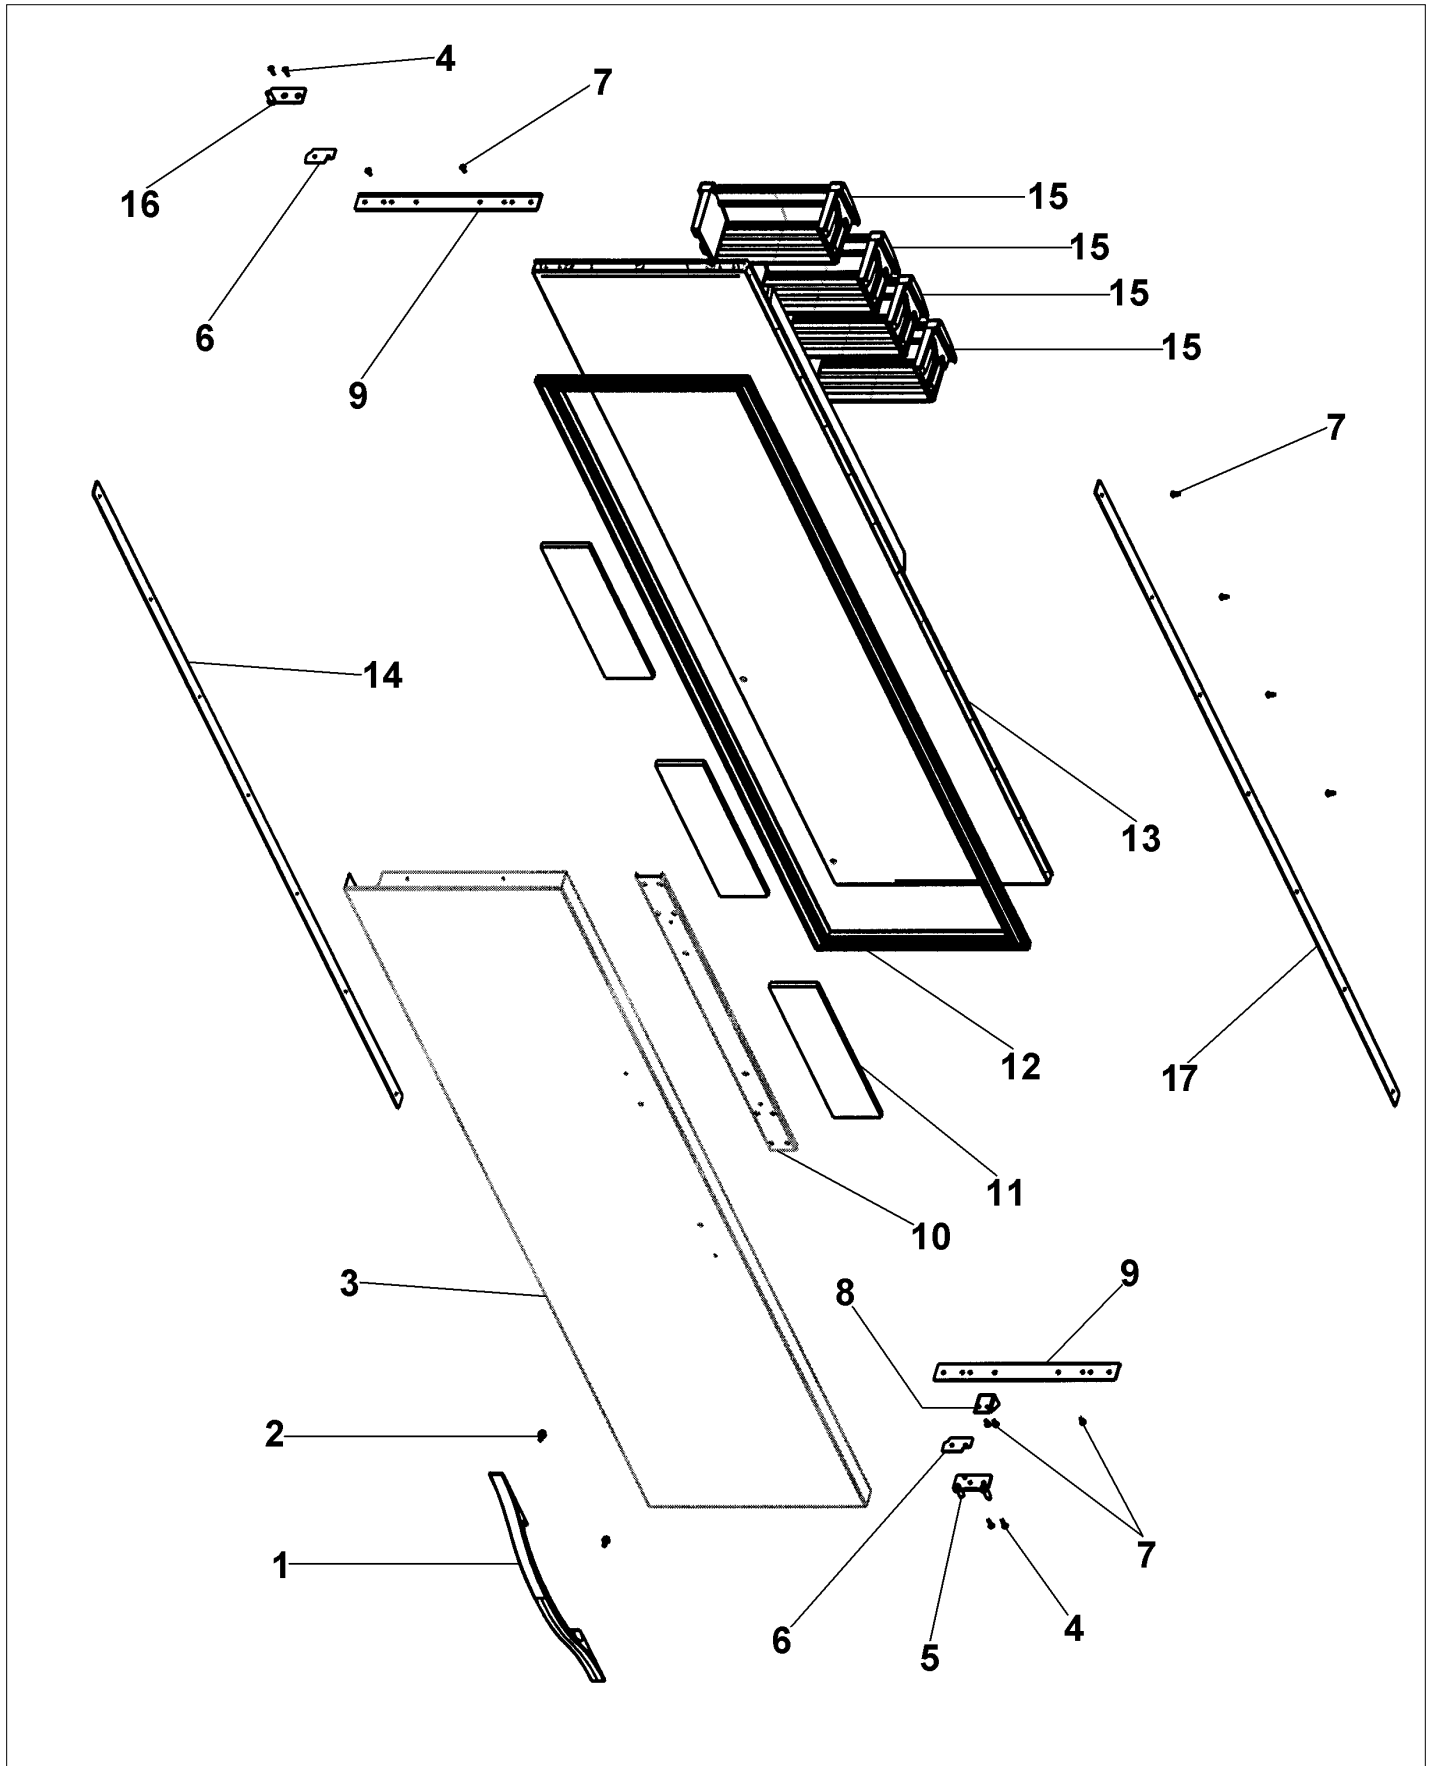

FLOWCHART - DEFROST

FLOWCHART - NO COMPRESSOR

FREEZER DOOR ASSY

Item	Part No.	Name	Qty	Uom	NOTES
1	PE030166	Handle, Freezer Door - SS	1	EA	
Not Shown	PE030166PVD	Handle, Freezer Door - BR	1	EA	Not available online / Call for pricing and availability
2	M0204303	SCREW-MACH	1	EA	
3	B20910045	DOOR SKIN SXS 48 FZ DES SS	1	EA	
Not Shown	C90910045BK	DOOR SKIN SXS 48 FZ DES	1	EA	NO LONGER AVAILABLE, Not available online / Call for pricing and availability
Not Shown	L20910045WH	DOOR SKIN SXS 48FZ DES WH	1	EA	NO LONGER AVAILABLE, Not available online / Call for pricing and availability
Not Shown	C90910045BT	DOOR SKIN SXS 48 FZ DES	1	EA	NO LONGER AVAILABLE, Not available online / Call for pricing and availability
Not Shown	C90910045GG	DOOR SKIN SXS 48 FZ DES	1	EA	NO LONGER AVAILABLE, Not available online / Call for pricing and availability
Not Shown	C90910045SG	DOOR SKIN SXS 48 FZ DES	1	EA	NO LONGER AVAILABLE
4	PD920174	10X7/8 PHILLIPS SMA TRI LOBE SA	1	EA	
5	PC920147	PIVOT PLATE ASSY - WC LH BOT	1	EA	
6	PD940092	SPACER - DOOR HINGE	1	EA	
7	M0210458	SUB TO VM0210458	1	EA	
8	PD050019	STRIKER DOOR SWITCH	1	EA	
9	PK930269	DOOR TRIM BULL NOSE SXS 48 FZ	1	EA	NO LONGER AVAILABLE, Not available online / Call for pricing and availability
10	K2097526	Bracket, Handle Support (Frz.)	1	EA	
11	PM910067	INSULATION (REFRIGERATOR DOOR)	1	EA	Not available online / Call for pricing and availability
12	PB070294	DOOR GASKET, 48 SXS FZ SIDE CHARGE	1	EA	