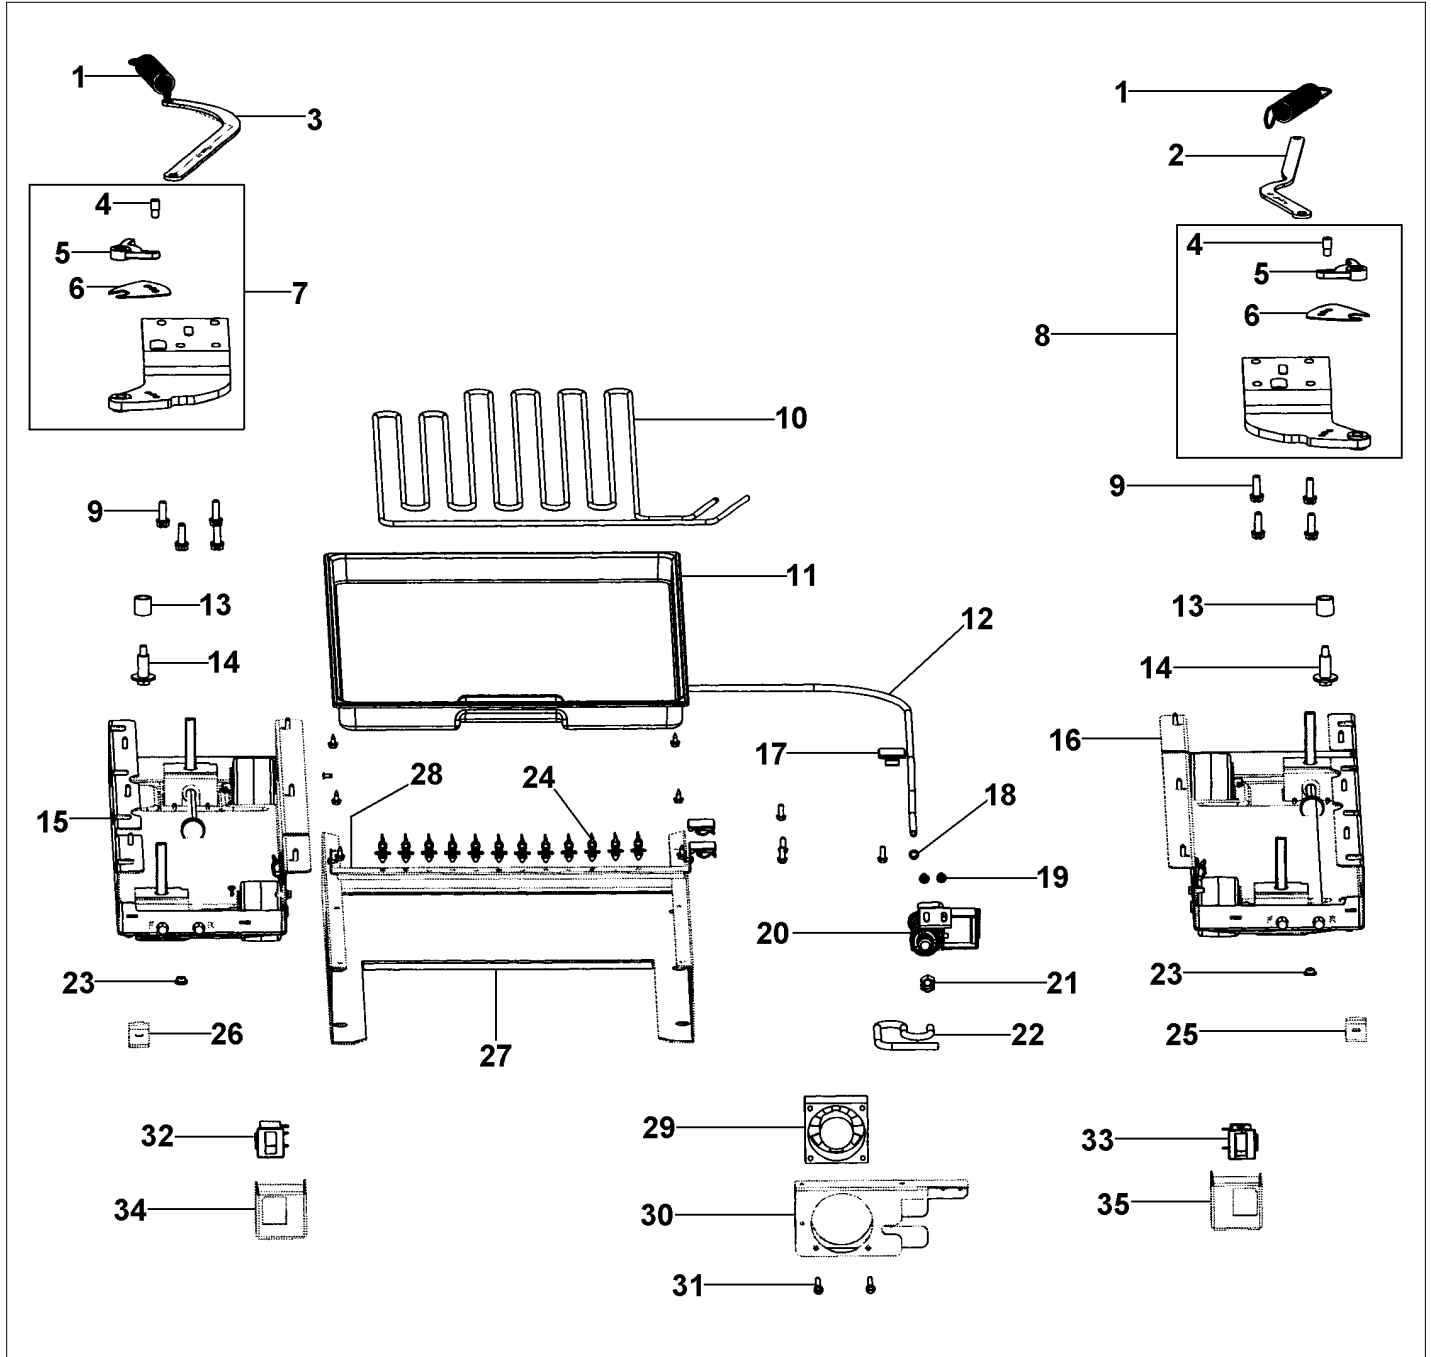

DDSB483HSERIES

BOTTOM ASSY	1
CABINET EXTERIOR ASSY	2
CABINET INTERIOR ASSY	3
CONTROL ASSY	4
FLOWCHART - DEFROST	5
FLOWCHART - NO COMPRESSOR	6
FREEZER DOOR ASSY	7
FRZ COMPARTMENT ASSY	8
HIGH SIDE ASSY	9
LOW SIDE ASSY	10
REF COMPARTMENT ASSY	11
REFRIGERATOR DOOR ASSY	12
UPPER GRILLE ASSY - AFTER	13
UPPER GRILLE ASSY - BEFORE	14
Appendix A:Pages Index	A
Appendix B:Parts Index	B

BOTTOM ASSY

Item	Part No.	Name	Qty	Uom	NOTES
1	PC910015	SPRING EXTENSION	1	EA	
2	PC920166	HINGE ASM COMPLETE RR	1	EA	
3	PC920149	BAR-WC BOT HINGE LH	1	EA	
4	PC920145	PIN - DOOR STOP	1	EA	
5	PD940091	BUSHING - DOOR STOP	1	EA	
6	PC920144	PLATE - WC DOOR SHIM	1	EA	
7	G3298649	HINGE ASM COMPLETE LL	1	EA	
8	G3298648	HINGE ASM COMPLETE LR	1	EA	
9	000570-000	FASTENER, BOLT, 1/4-20 IHXWS 1" S ZN SER	1	EA	
10	F2099467	SERPENTINE, DRAIN PAN	1	EA	
11	PK930348	PAN DRAIN	1	EA	
Not Shown	NOTE	(After 2/23/05)		EA	
Not Shown	12071301	PAN, DRAIN	1	EA	
Not Shown	NOTE	(Before 2/23/05)		EA	
12	PB020302	PLASTIC TUBING-DOOR WATERLINE SXS DISP	1	EA	
13	PD940107	ROUND SPRING SPACER	1	EA	
14	M0221523	SCREW - SHLDR	1	EA	
15	060891-000	LEVELER MODULE L	1	EA	
16	060890-000	LEVELER MODULE R	1	EA	
17	M0104106	CLIP-CORD VM0104106	1	EA	
18	PM910498	SLEEVE COMPRESSION 1/4	1	EA	
19	M0220417	SCREW-TC	1	EA	
20	PA970012	SINGLE WATER VALVE	1	EA	
21	PD930135	NUT COMPRESSION 1/4	1	EA	
22	PB920202	TUBING, WATER VALVE	1	EA	
23	PD940094	BUSHING	1	EA	
24	PD030146	STAND OFF LOCK CLIP	1	EA	
25	K2098044	BRKT GRILLE SUPPORT	1	EA	
26	K2098096	BRKT GRILLE SUPPORT	1	EA	
27	K20911386	RAIL SHIELD BOTTOM	1	EA	