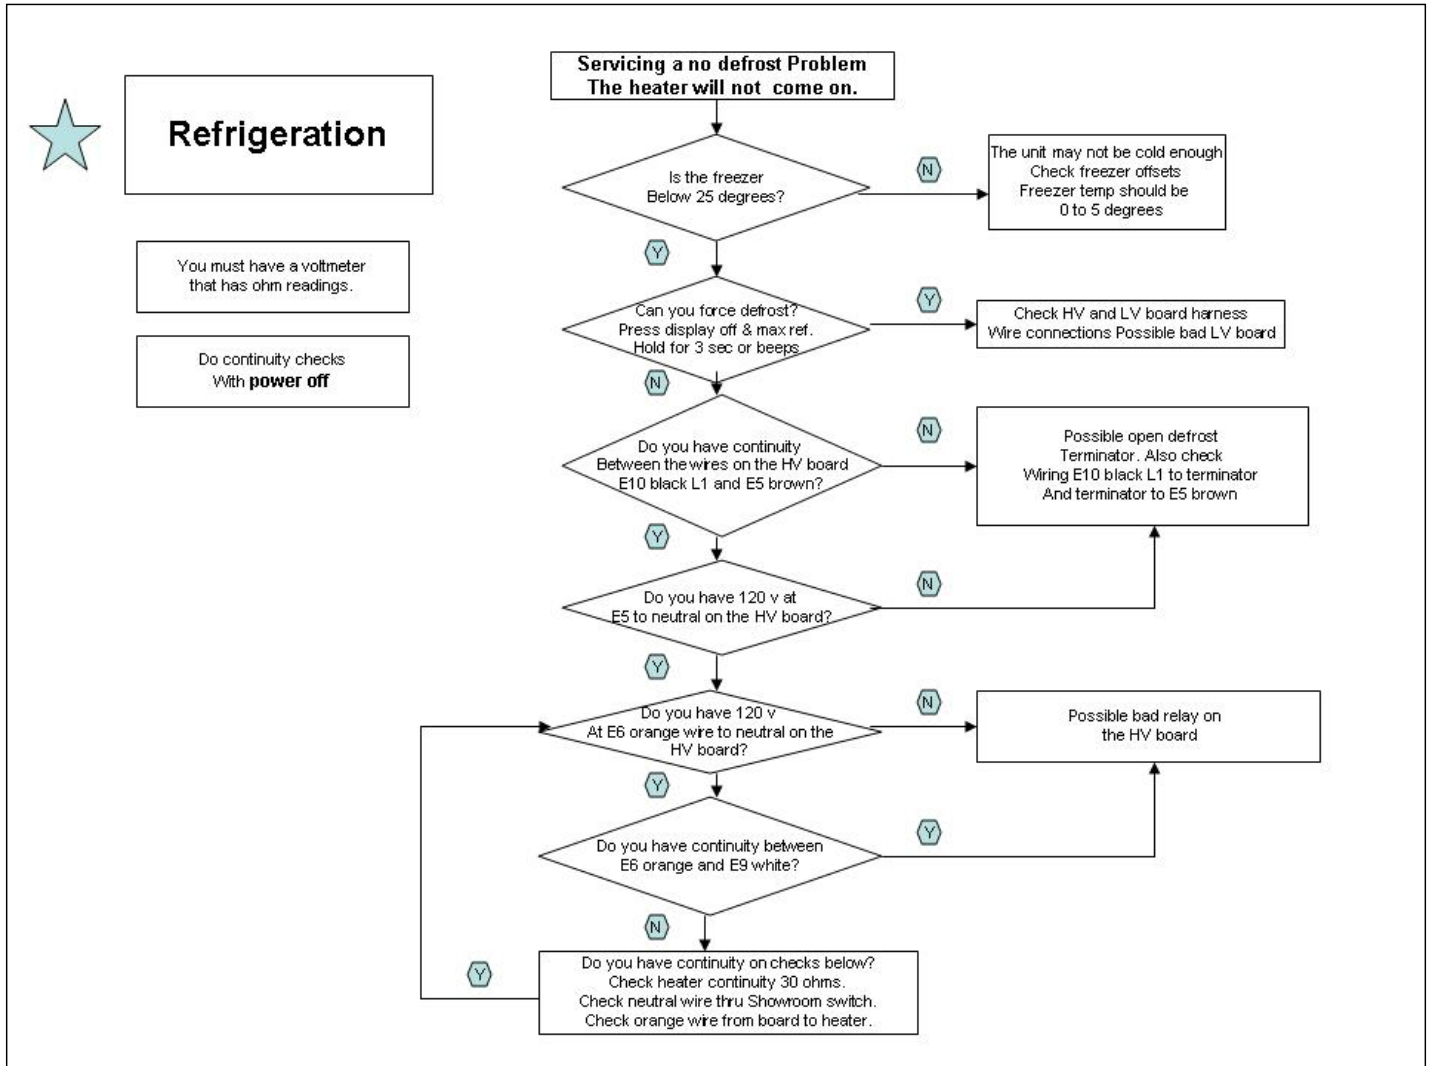

Item	Part No.	Name	Qty	Uom	NOTES
Comments for Part Num. PE070728					
bradleysapplianceservice@shaw.ca on Apr 27, 2016					
COULD ALSO USE: 002670-000 LOW VOLTAGE BOARD KIT ANALOG - INCLUDES WIRE HARNESS					
Not Shown	NOTE	ON OR AFTER 01/22/05		EA	
15	PM910325	FILM, PROTECTIVE		EA	
16	M0585504	SUPPORT		EA	
17	PE970609	HARNESS CONTROL BOARD 5 SERIES		EA	
18	K20910061	CONTROL BOX FRONT		EA	
19	M0238616	SCREW, SMALL		EA	
20	PE950149	SWITCH POWER		EA	
21	K2098654	Bracket, Power Switch		EA	
22	12235201	SWITCH-KEYBOARD		EA	
23	016593-000	PANEL CONTROL SXS 48		EA	
24	PE980002	SUB TO PE950172 - OVERLAY KEYBOARD SXS 48		EA	
#	10916507	CORD-POWER 5 SERIES		EA	

FLOWCHART - DEFROST