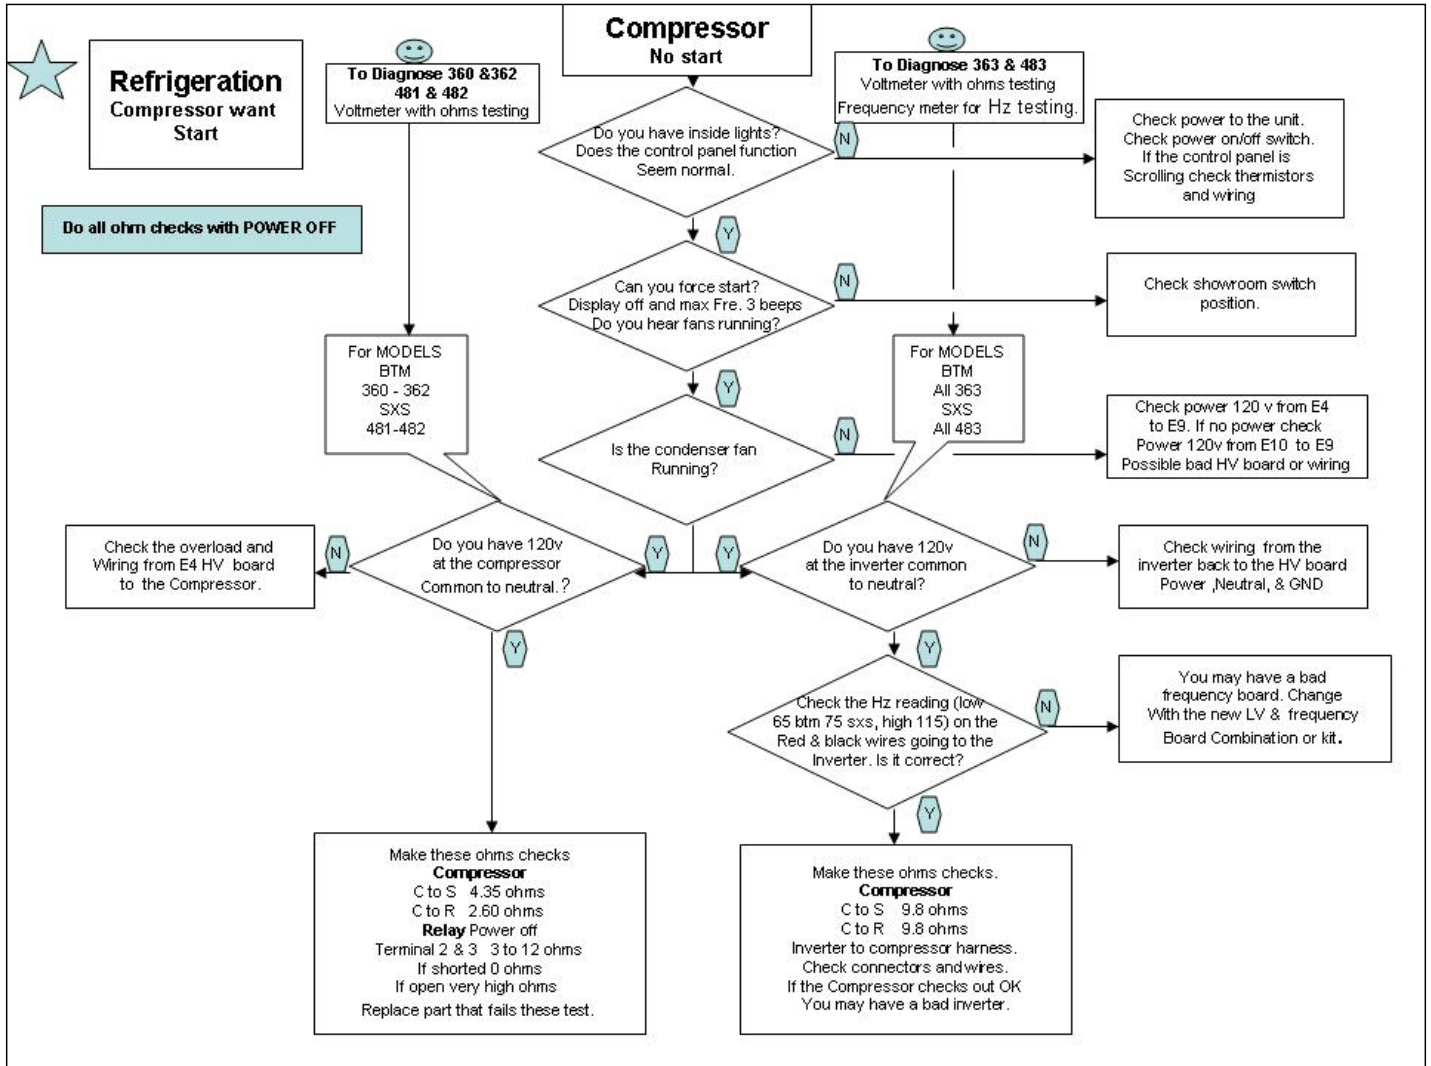

FLOWCHART - NO COMPRESSOR